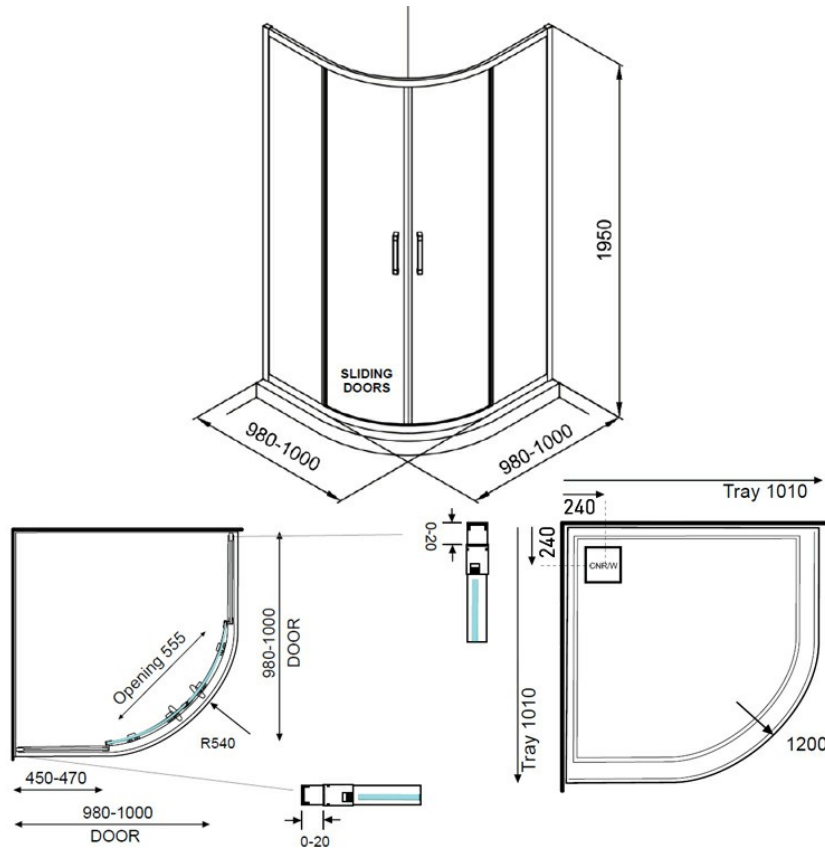

ELEMENTI TILED SHOWER ROUND 1010 CHROME - CORNER WASTE

11629.02

ELEMENTI

Residential/Light Commercial Use

Suitable for Residential/Light Commercial Use (Kitchens, Bathrooms and Laundries in Hotels, Motels and Retirement Villages).

Guarantee

1 Year Guarantee on shower enclosure seals and drip strips

Guarantee

10 Year Guarantee* Terms & Conditions apply

Rear Upstand

40mm rear upstand and interlocking side channels ensure water stays within the tray.

Safety Lip

A 5mm Safety Lip on the front edge of the tray, creates more surface to silicone preventing leakage from under the door or extrusion.

Nano Technology

NANO glass (ClearShield) has been specially developed by Ritec using advanced NANO technology creating a non stick surface. This award winning technology makes glass easier to clean and resists staining and discolouration.

AS NZS 2208

Safety Glass tested to AS NZS 2208 standard.

Easy Clean

Easy Clean Design. Removable rollers and door seals also allow for easy cleaning.

Weight Tested

Weight Tested to 200kg

The Elementi Tiled range of Shower Enclosures offers a wide variety of quality enclosures backed up with a number of great features. High quality components and materials are combined with superior craftsmanship to produce cutting edge designs that are not only beautiful but built to last.