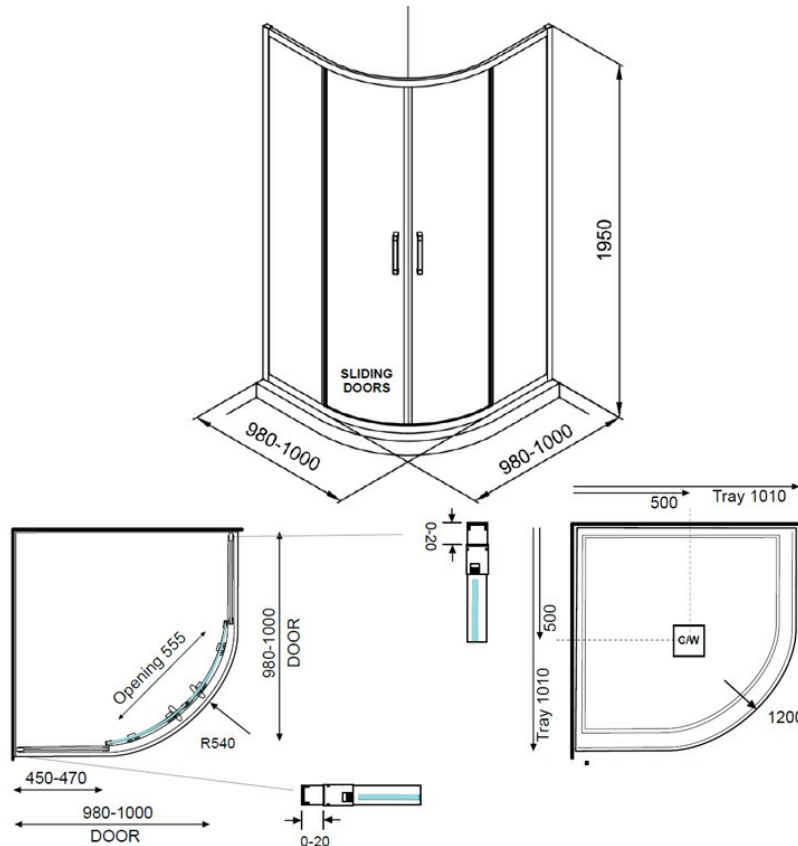

ELEMENTI TILED SHOWER ROUND 1010 CHROME - CENTRE WASTE

11632.02

ELEMENTI

Residential/Light Commercial Use

Suitable for Residential/Light Commercial Use (Kitchens, Bathrooms and Laundries in Hotels, Motels and Retirement Villages).

Guarantee

1 Year Guarantee on shower enclosure seals and drip strips

Guarantee

10 Year Guarantee\* Terms & Conditions apply

Rear Upstand

40mm rear upstand and interlocking side channels ensure water stays within the tray.

Safety Lip

A 5mm Safety Lip on the front edge of the tray, creates more surface to silicone preventing leakage from under the door or extrusion.

Nano Technology

NANO glass (ClearShield) has been specially developed by Ritec using advanced NANO technology creating a non stick surface. This award winning technology makes glass easier to clean and resists staining and discolouration.

AS NZS 2208

Safety Glass tested to AS NZS 2208 standard.

Easy Clean

Easy Clean Design. Removable rollers and door seals also allow for easy cleaning.

Weight Tested

Weight Tested to 200kg

The Elementi Tiled range of Shower Enclosures offers a wide variety of quality enclosures backed up with a number of great features. High quality components and materials are combined with superior craftsmanship to produce cutting edge designs that are not only beautiful but built to last.