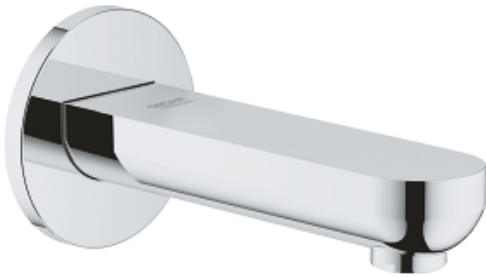

Pure Freude
an Wasser

13 255 000 BAUCOSMOPOLITAN BATH SPOUT

PRODUCT DESCRIPTION

- Colour: chrome
- wall mounted
- GROHE Long-Life finish
- mousseur
- projection 140 mm
- male thread 1/2"