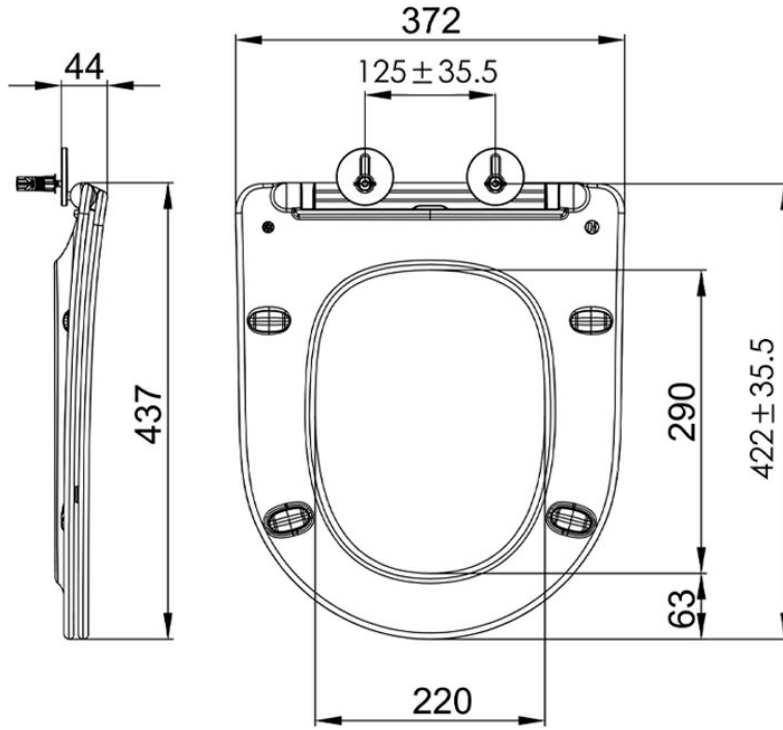

ELEMENTI THIN SOFT CLOSE SEAT

14719.10

ELEMENTI

Residential/Light Commercial Use

Suitable for Residential/Light Commercial Use (Kitchens, Bathrooms and Laundries in Hotels, Motels and Retirement Villages).

1

Guarantee

1 Year Guarantee

Replacement Toilet Seat for Uno CC BTW Suite