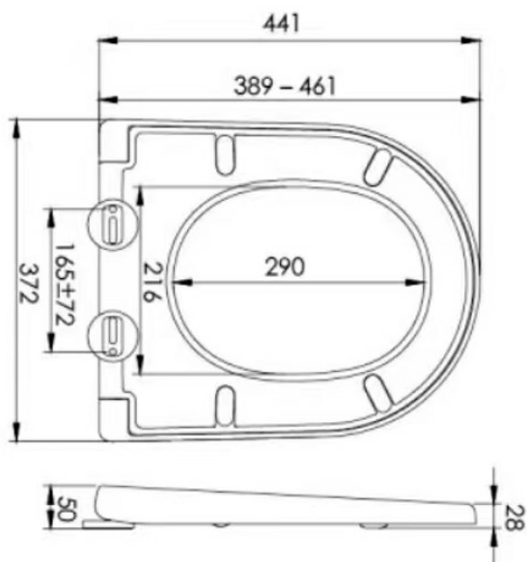

ELEMENTI STANDARD SOFT CLOSE SEAT

14740.10

ELEMENTI

Residential/Light Commercial Use

Suitable for Residential/Light Commercial Use (Kitchens, Bathrooms and Laundries in Hotels, Motels and Retirement Villages).

Guarantee

1 Year Guarantee

Replacement Seat for ION and Fuori Toilets