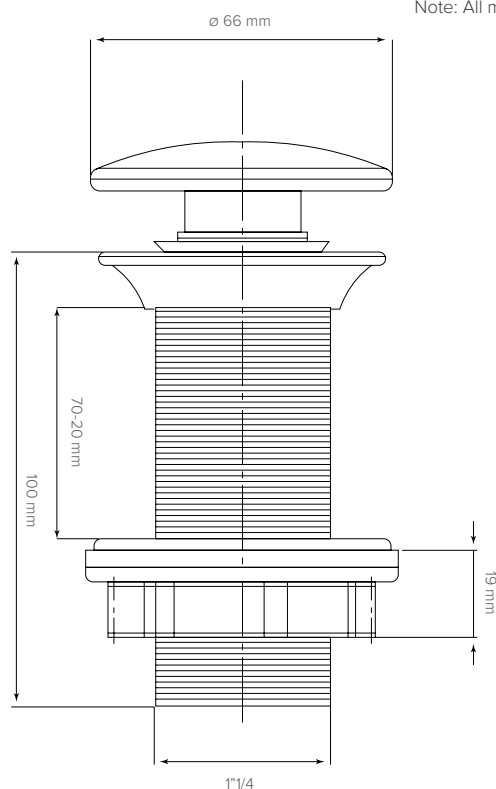

SPECIFICATION SHEET

Toni 32mm Basin Waste

Features

- One touch pop-up basin waste without overflow designed to be matched with the Toni Vessel Basins
- Size: 32mm
- Colours: Matte White, Emerald Green, Matte Black, Anthracite, Mint, Royal Blue, and Salmon

Cabinet Options

Technical Details

Note: All measurements shown are in millimetres. Sizes are nominal.