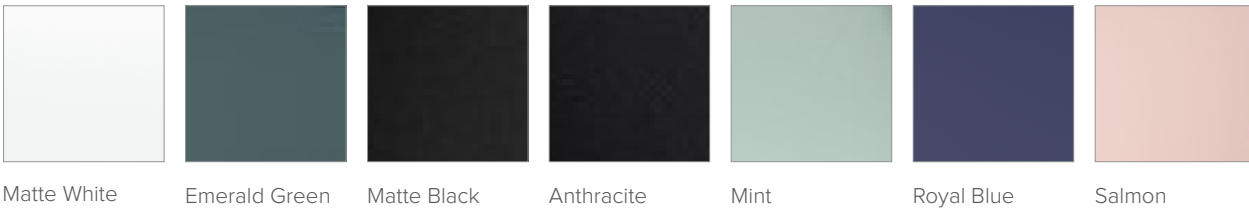

Cabinet Options

Technical Details