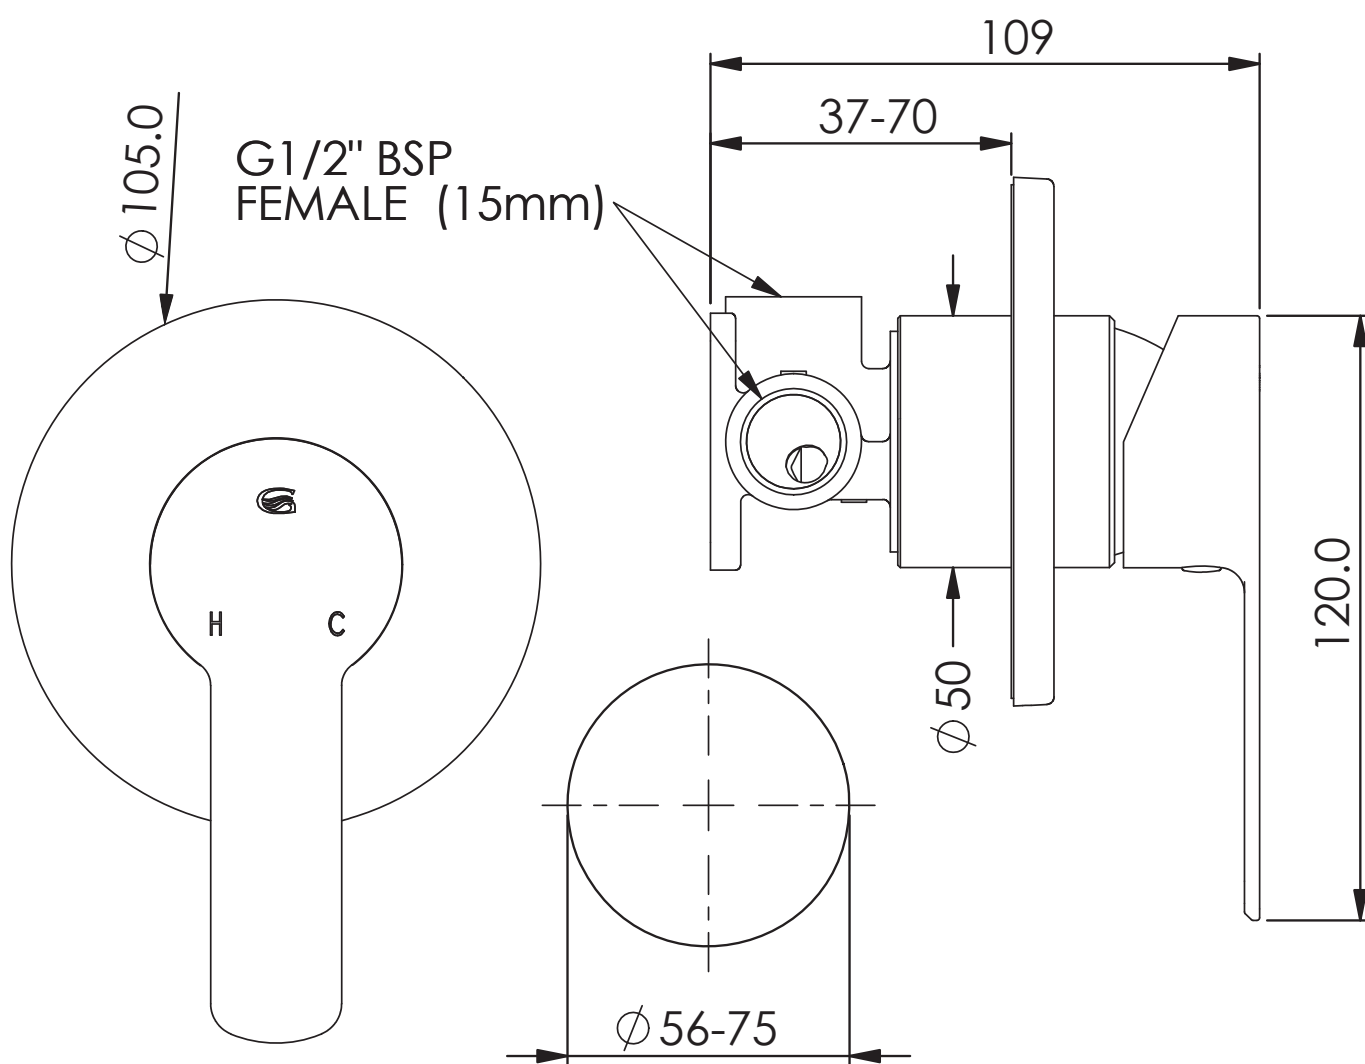

## Shower Mixer - Round

- 25248006 | Chrome
- 25248016 | Brushed Nickel
- 25248066 | Brushed Brass
- 25248076 | Matte Black
- 25248096 | Gun Metal

WELS N/A | MP

Mounting Hole