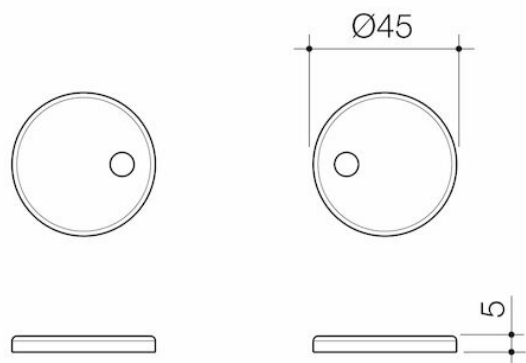

Contura II (Urbane II) Toilet Seat Hinge Caps - Brushed Bronze

Code: 254213BBZ

Attributes

Features & Benefits

- Available in Stainless Steel, Matte Black, PVD Brushed Brass, PVD Gunmetal, PVD Brushed Bronze
- Match with Urbane II & Contura II Toilet Suites