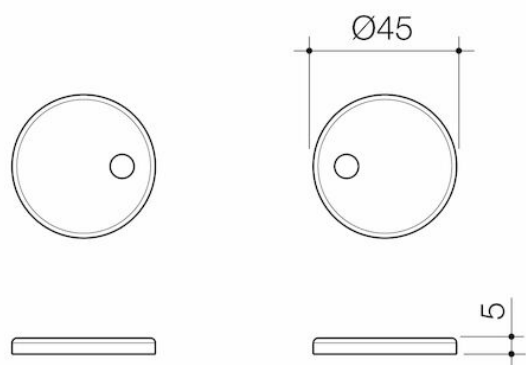

Urbane II Toilet Seat Hinge Caps - Brushed Brass

Code: 254213BB

Attributes

Features & Benefits

- Available in Stainless Steel, Matte Black, PVD Brushed Brass, PVD Gunmetal, PVD Brushed Bronze
- Match with Urbane II & Contura II Toilet Suites