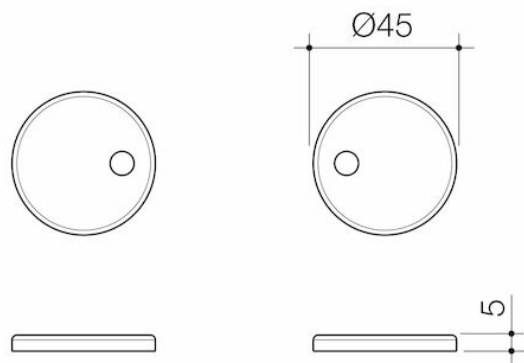

# Urbane II Toilet Seat Hinge Caps - Matte Black

Code: 254213B