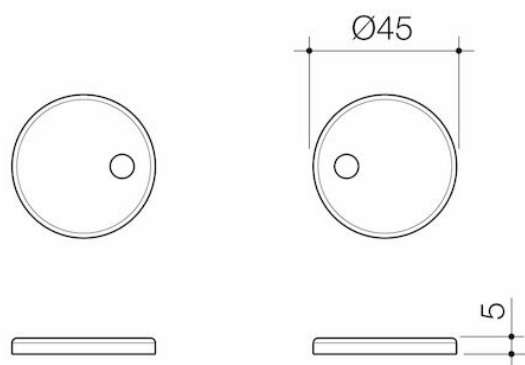

Urbane II Toilet Seat Hinge Caps - Brushed Brass

Code: 254213BB

Attributes

Features & Benefits

- Available in Stainless Steel, Matte Black, PVD Brushed Brass, PVD Gunmetal, PVD Brushed Bronze
- Match with Urbane II & Contura II Toilet Suites