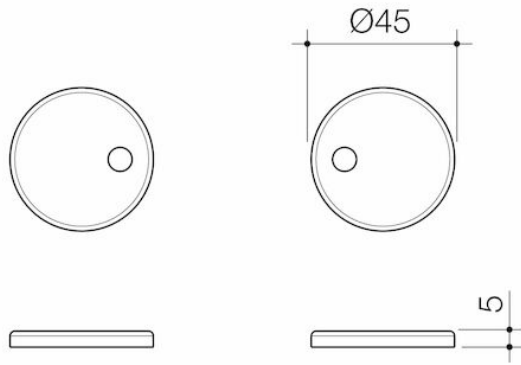

Contura II (Urbane II) Toilet Seat Hinge Caps - Brushed Bronze

Code: 254213BBZ

Attributes

Features & Benefits

- Available in Stainless Steel, Matte Black, PVD Brushed Brass, PVD Gunmetal, PVD Brushed Bronze
- Match with Urbane II & Contura II Toilet Suites