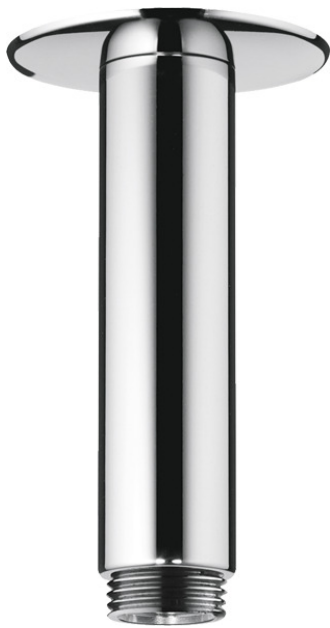

Ceiling connector 10 cm

Finish: **Chrome** Article Number: **27479000**

Description

product features

- length: 100 mm
- shaft diameter: 27 mm
- purpose of use: also usable as an extension
- installation type: exposed installation
- material: brass
- connection type: G ½

Product image

Scale drawing