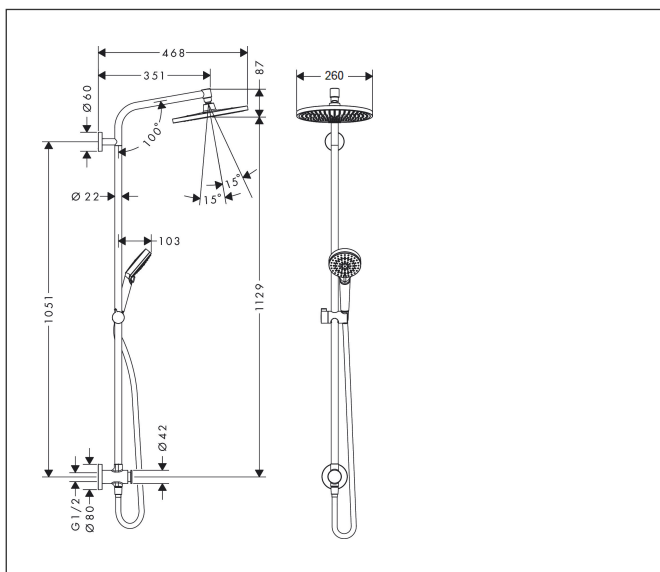

Brand	hansgrohe
Art. Name	Pulsify S Showerpipe 260 3 jet Reno
Art. Nr.	27795000C
Surface	Chrome
Pos.	1

Product picture

Drawing

Features

- consists of: overhead shower, hand shower, shower hose, hand shower holder, wall connector
- overhead shower Pulsify 260 1Jet
- shower head size overhead shower: 260 mm
- spray type overhead shower: PowderRain
- convenient diversion via Select button
- ball-joint: overhead shower angle adjustable
- hand shower holder inclination angle can be adjusted by 45°
- maximum flow rate at 3 bar: 12.3 l/min
- flow rate PowderRain spray (at 3 bar): 12.3 l/min
- minimum flow pressure: 1,2 bar
- max. operating pressure: 10 bar
- mounting type: exposed installation
- pipe can be shortened in height
- height-adjustable hand shower holder
- shower arm length: 350 mm
- connection dimension: DN15
- connection thread G 1/2
- suitable for continuous flow water heaters with an output of 18 kW