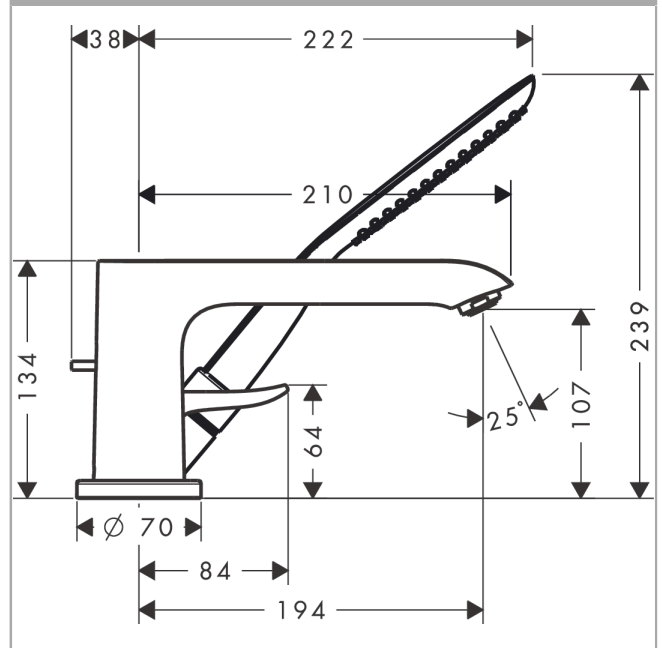

Scale drawing