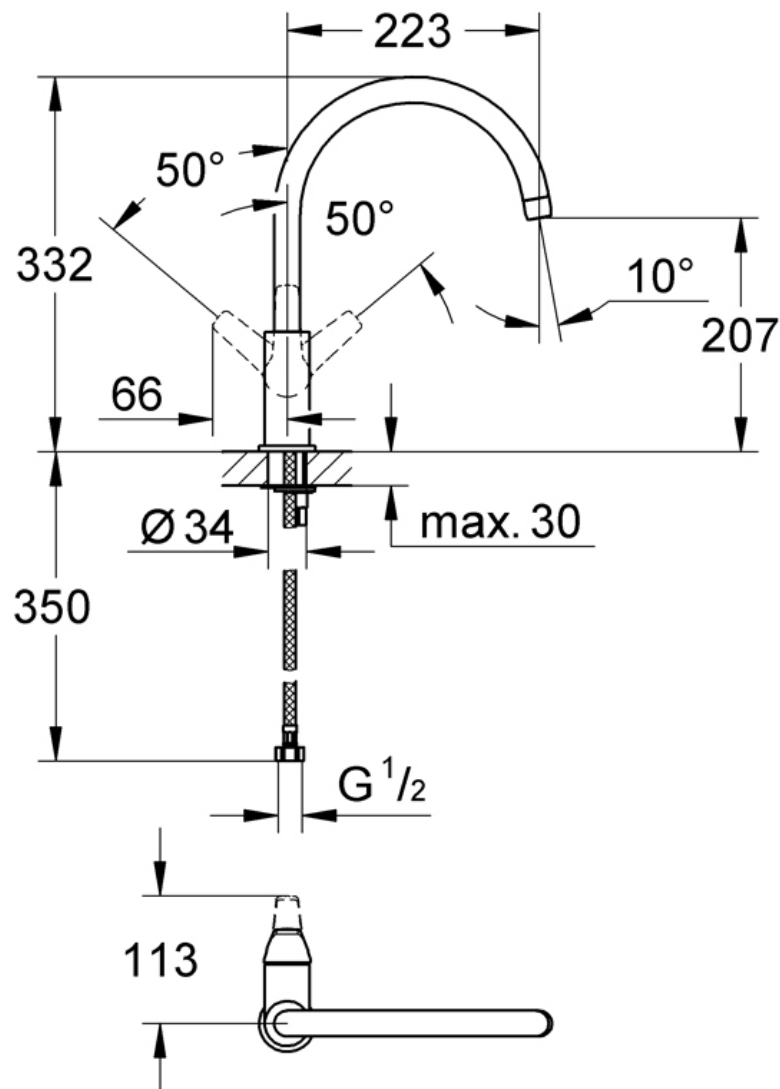

## BAUFLOW KITCHEN MIXER SWIVEL SPOUT CHROME

31230000

Residential/Light Commercial

Suitable for Residential/Light Commercial Use (Kitchens, Bathrooms and Laundries in Motels, Hotels and Retirement Villages)

15

Guarantee

15 Year Guarantee

2 Star WELS rating

12 litres per minute.

Mains Pressure

Suitable for Mains Pressure.

Grohe SilkMove

---

Grohe Quality

Designed & Engineered in  
Germany

---

Swivel Spout

---

The flowing transition from spout to body to lever brings movement and vitality to BauFlow. Unfaltering in its execution, this transition unites these three components in a refreshing way. As with all GROHE single-lever mixers, the wide operating angle of the lever handle is perfectly engineered for optimal user comfort across the collection of basin, bath and bidet faucets and shower mixers.