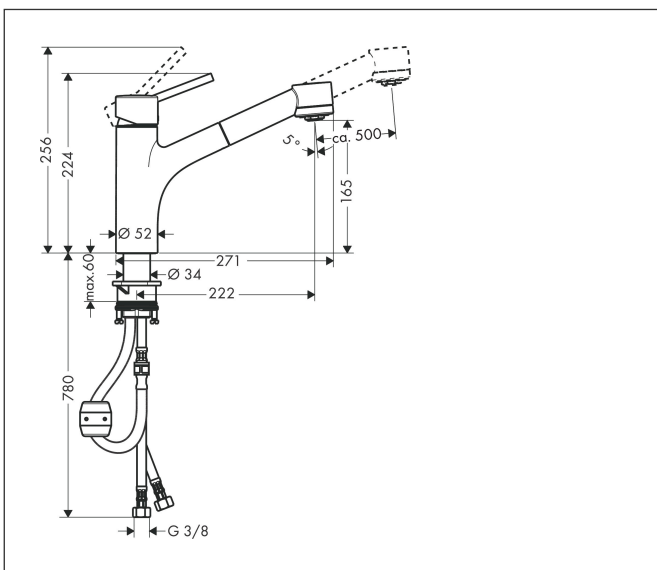

Brand hansgrohe
 Art. Name **Talis M52** Single lever kitchen mixer 170, pull-out spray, 2jet
 Art. Nr. 32841800
 Surface Stainless Steel Finish
 Pos. 1

Product picture

Features

- consists of: single lever kitchen mixer
- ComfortZone 170
- swivel range 150°
- normal spray, shower spray
- lockable shower spray, spray returns automatically through handle closing
- quick connect hose
- connection dimension: DN15
- maximum flow rate at 3 bar: 10 l/min
- ceramic cartridge
- connection type: G 3/8 hose connections
- temperature limitation adjustable
- integrated non-return valve
- suitable for continuous flow water heaters
- extension length up to 50 cm

Drawing

Technology

Spray Types