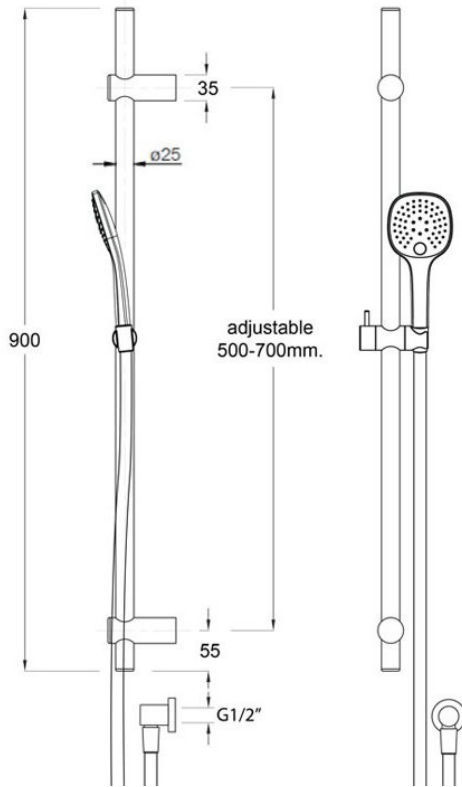

SPLASH PLUS SQUARE/ION SLIDE SHOWER 3FCT

40332.xx

ELEMENTi

	Guarantee	2 Year Guarantee on non chrome finish
	Guarantee	5 Year Guarantee
	4 Star WELS rating	7.5 litres per minute.
	Mains Pressure	Suitable for Mains Pressure.
	Flawless Finish	Advanced plating provides a durable surface with a long lasting finish
	Adjustable Fixation	Ideal for renovations, many of our slide rails have adjustable fixings allowing you to fit existing fixings of the slide shower you are replacing.
	Hardened Durable Finish	Black & Brushed Nickel Finishes involve a sprayed on Acrylic coating that is oven dried to produce the hardened durability finished product.
	Wall Elbow	Water fed from separate elbow.
	Hand piece	Includes 3 Function Hand piece.
	Lever Slider	Chrome/Brushed Nickel: Single lever to adjust slider to adjust hand piece height.
	Centre Slider	Black/Gun Metal: Adjustment slider that allows hand piece to be positioned centre of rail (not offset). Perfect for over the bath applications.