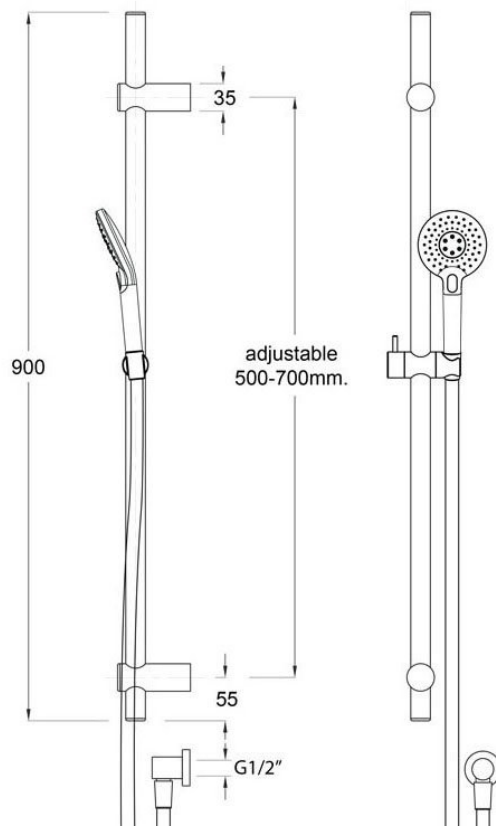

SPLASH PLUS ROUND SLIDE SHOWER 900MM 3 FCT

40360.xx

ELEMENTi

	Guarantee	2 Year Guarantee on non chrome finish
	Guarantee	5 Year Guarantee
	4 Star WELS rating	7.5 litres per minute.
	Flawless Finish	Advanced plating provides a durable surface with a long lasting finish
	Adjustable Fixation	Ideal for renovations, many of our slide rails have adjustable fixings allowing you to fit existing fixings of the slide shower you are replacing.
	Hardened Durable Finish	Black & Brushed Nickel Finishes involve a sprayed on Acrylic coating that is oven dried to produce the hardened durability finished product.
	Wall Elbow	Water fed from separate elbow.
	Lever Slider	Chrome/Brushed Nickel: Single lever to adjust slider to adjust hand piece height.
	Centre Slider	Black/Gun Metal: Adjustment slider that allows hand piece to be positioned centre of rail (not offset). Perfect for over the bath applications.
	Aquabella Check Valve	All Aquabella hand showers are fitted with a Neoperl Combined Check Valve and Flow Regulator – Neoperl Part Number 31.2015.1 in accordance with the New Zealand Building Code.