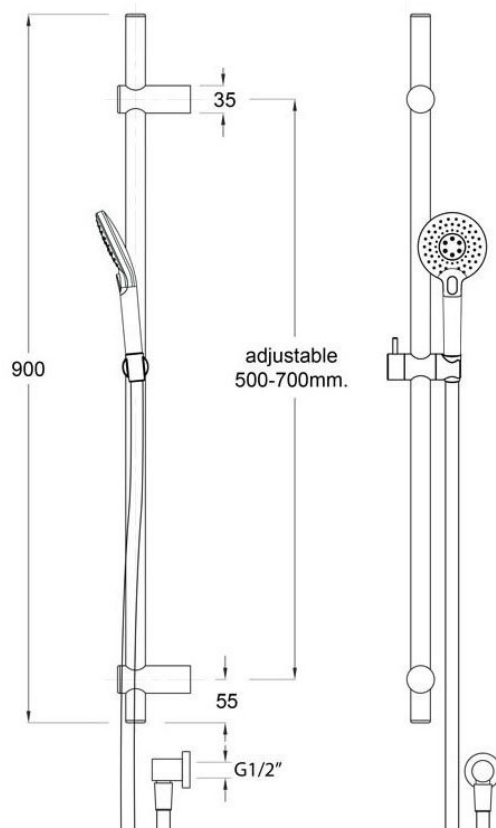

SPLASH PLUS ROUND SLIDE SHOWER 900MM 3 FCT

40360.xx

ELEMENTi

	Guarantee	2 Year Guarantee on non chrome finish
	Guarantee	5 Year Guarantee
	4 Star WELS rating	7.5 litres per minute.
	Flawless Finish	Advanced plating provides a durable surface with a long lasting finish
	Adjustable Fixation	Ideal for renovations, many of our slide rails have adjustable fixings allowing you to fit existing fixings of the slide shower you are replacing.
	Hardened Durable Finish	Black & Brushed Nickel Finishes involve a sprayed on Acrylic coating that is oven dried to produce the hardened durability finished product.
	Wall Elbow	Water fed from separate elbow.
	Lever Slider	Chrome/Brushed Nickel: Single lever to adjust slider to adjust hand piece height.
	Centre Slider	Black/Gun Metal: Adjustment slider that allows hand piece to be positioned centre of rail (not offset). Perfect for over the bath applications.
	Aquabella Check Valve	All Aquabella hand showers are fitted with a Neoperl Combined Check Valve and Flow Regulator – Neoperl Part Number 31.2015.1 in accordance with the New Zealand Building Code.

Swiss Design

Swiss Design & Engineering

Physical Vapor
Deposition (PVD):
Brushed Brass

A thin metal-spray coating in the form of very thin layers is applied using PVD process with additional spray finish to achieve a dark color tone for Gun Metal finish.