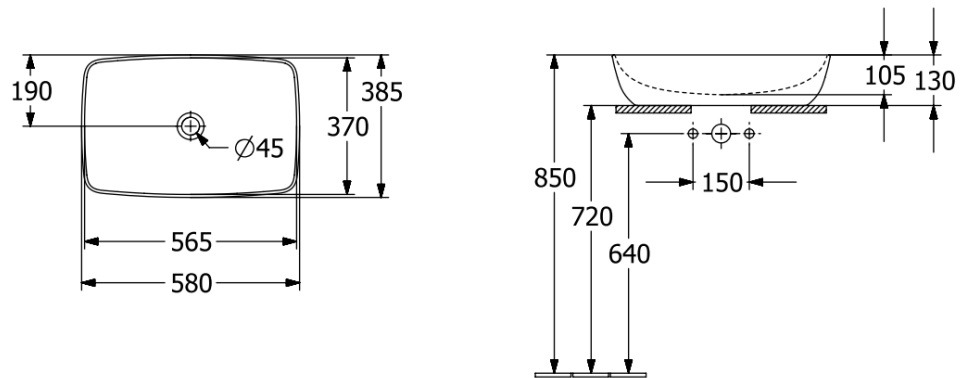

Artis Vessel Basin Rectangle 580mm

Deep Ocean

Product Image

Product Details

Code:	417258BCS4
Brand:	Villeroy & Boch
Range:	Artis
Warranty:	5 Years*
Product Width:	580 mm
Product Height:	385 mm
WELS:	N/A

Additional Features

Required Product

32mm Waste

Recommended Products

K316-D PUW Waste Series

Additional Notes

- TitanCeram

Technical Specification

Note: All dimensions are in millimetres and are subject to normal manufacturing variations. Always use the physical product measurements for cut-outs and rough-ins as the technical details shown may differ from the actual product. Use acetic cured silicone sealant. Do not use epoxy type adhesives. Clean with damp cloth. Do not use abrasive cleaners, liquids or pastes.