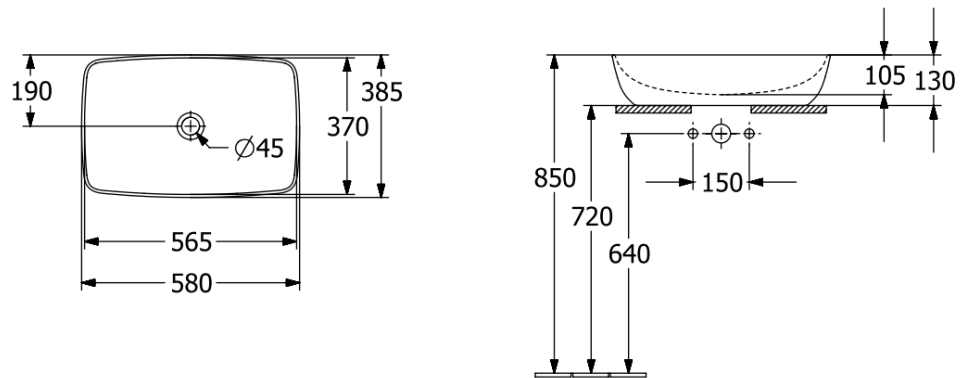

## Product Details

<b>Code:</b>	<b>417258BCS7</b>
Brand:	Villeroy & Boch
Range:	Artis
Warranty:	5 Years*
Product Width:	580 mm
Product Height:	385 mm
WELS:	N/A

### Required Product

32mm Waste

## Technical Specification

Note: All dimensions are in millimetres and are subject to normal manufacturing variations. Always use the physical product measurements for cut-outs and rough-ins as the technical details shown may differ from the actual product. Use acetic cured silicone sealant. Do not use epoxy type adhesives. Clean with damp cloth. Do not use abrasive cleaners, liquids or pastes.