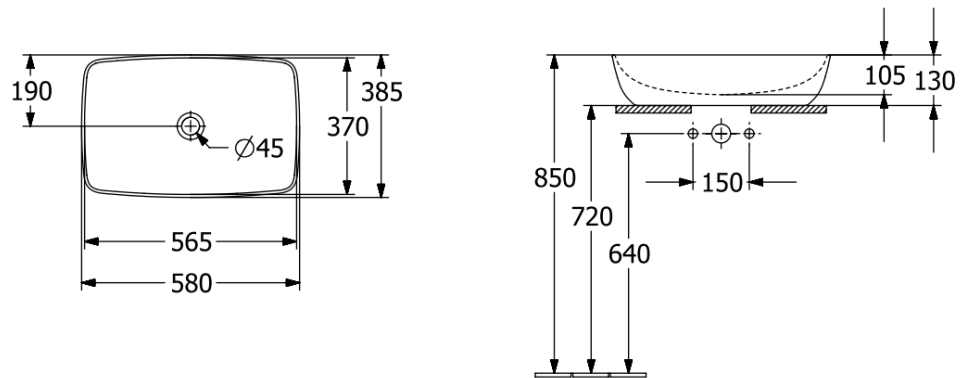

Artis Vessel Basin Rectangle 580mm

Bordeaux

Product Image

Product Details

Code:	417258BCS9
Brand:	Villeroy & Boch
Range:	Artis
Warranty:	5 Years*
Product Width:	580 mm
Product Height:	385 mm
WELS:	N/A

Additional Features

Required Product

32mm Waste

Recommended Products

K316-D PUW Waste Series

Additional Notes

- TitanCeram

Technical Specification

Note: All dimensions are in millimetres and are subject to normal manufacturing variations. Always use the physical product measurements for cut-outs and rough-ins as the technical details shown may differ from the actual product. Use acetic cured silicone sealant. Do not use epoxy type adhesives. Clean with damp cloth. Do not use abrasive cleaners, liquids or pastes.