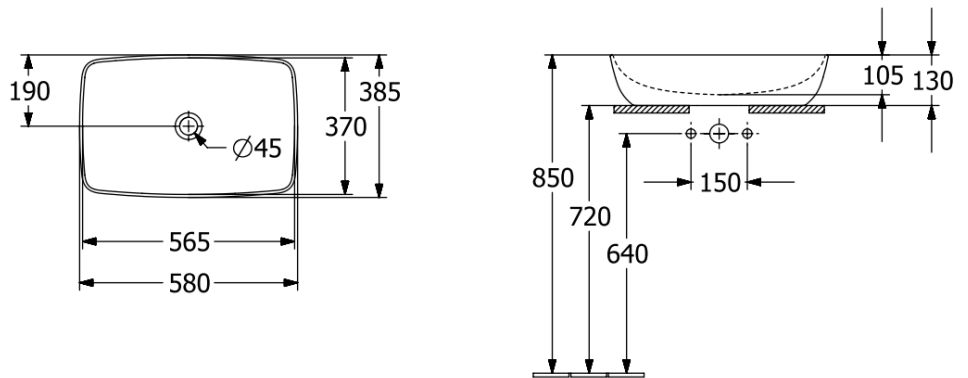

Artis Vessel Basin Rectangle 580mm

Rust

Product Image

Product Details

Code:	417258BCW8
Brand:	Villeroy & Boch
Range:	Artis
Warranty:	5 Years*
Product Width:	580 mm
Product Height:	385 mm
WELS:	N/A

Additional Features

Required Product

32mm Waste

Recommended Products

K316-D PUW Waste Series

Additional Notes

- TitanCeram

Technical Specification

Note: All dimensions are in millimetres and are subject to normal manufacturing variations. Always use the physical product measurements for cut-outs and rough-ins as the technical details shown may differ from the actual product. Use acetic cured silicone sealant. Do not use epoxy type adhesives. Clean with damp cloth. Do not use abrasive cleaners, liquids or pastes.