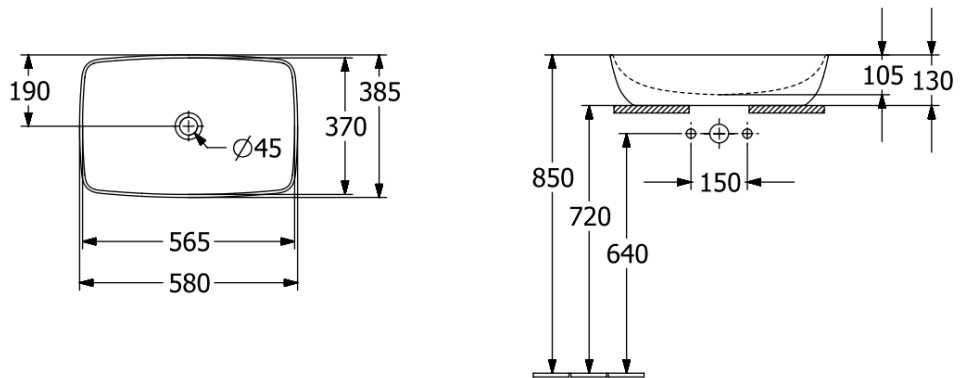

Artis Vessel Basin Rectangle 580mm

Stone White

Product Image

Product Details

Code:	417258RW
Brand:	Villeroy & Boch
Range:	Artis
Warranty:	5 Years*
Product Width:	580 mm
Product Height:	385 mm
WELS:	N/A

Additional Features

Required Product

32mm Waste

Recommended Products

K316-D PUW Waste Series

Additional Notes

- TitanCeram
- CeramicPlus

Technical Specification

Note: All dimensions are in millimetres and are subject to normal manufacturing variations. Always use the physical product measurements for cut-outs and rough-ins as the technical details shown may differ from the actual product. Use acetic cured silicone sealant. Do not use epoxy type adhesives. Clean with damp cloth. Do not use abrasive cleaners, liquids or pastes.