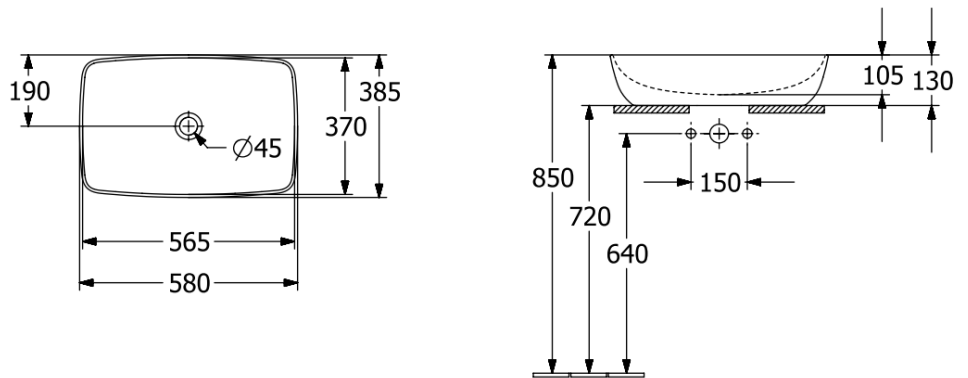

Artis Vessel Basin Rectangle 580mm

Ceramic Plus

Product Image

Product Details

Code:	417258R1
Brand:	Villeroy & Boch
Range:	Artis
Warranty:	5 Years*
Product Width:	580 mm
Product Height:	385 mm
WELS:	N/A

Additional Features

Technical Specification

Note: All dimensions are in millimetres and are subject to normal manufacturing variations. Always use the physical product measurements for cut-outs and rough-ins as the technical details shown may differ from the actual product. Use acetic cured silicone sealant. Do not use epoxy type adhesives. Clean with damp cloth. Do not use abrasive cleaners, liquids or pastes.