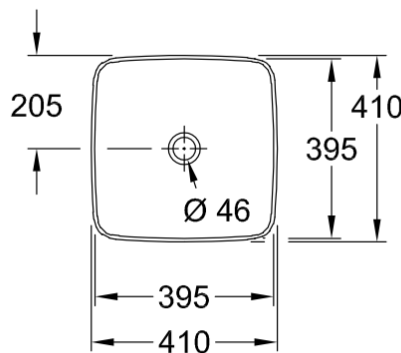

Artis Vessel Basin Square 410mm

Frozen

Product Image

Product Details

Code:	417841BCS6
Brand:	Villeroy & Boch
Range:	Artis
Warranty:	5 Years*
Product Width:	410 mm
Product Height:	410 mm
WELS:	N/A

Additional Features

Required Product

32mm Waste

Recommended Products

K316-D PUW Waste Series

Additional Notes

- TitanCeram

Technical Specification

Note: All dimensions are in millimetres and are subject to normal manufacturing variations. Always use the physical product measurements for cut-outs and rough-ins as the technical details shown may differ from the actual product. Use acetic cured silicone sealant. Do not use epoxy type adhesives. Clean with damp cloth. Do not use abrasive cleaners, liquids or pastes.