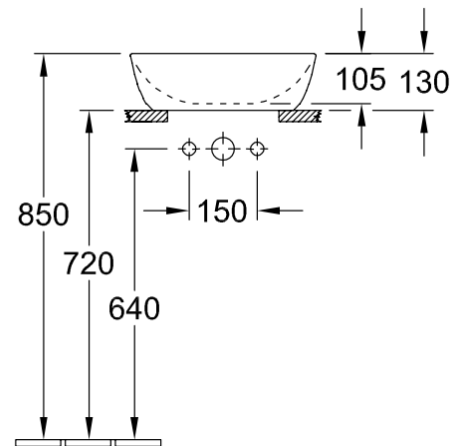

Artis Vessel Basin Square 410mm

Frozen

Product Image

Product Details

Code:	417841BCS6
Brand:	Villeroy & Boch
Range:	Artis
Warranty:	5 Years*
Product Width:	410 mm
Product Height:	410 mm
WELS:	N/A

Additional Features

Required Product

32mm Waste

Recommended Products

K316-D PUW Waste Series

Additional Notes

- TitanCeram

Technical Specification

Note: All dimensions are in millimetres and are subject to normal manufacturing variations. Always use the physical product measurements for cut-outs and rough-ins as the technical details shown may differ from the actual product. Use acetic cured silicone sealant. Do not use epoxy type adhesives. Clean with damp cloth. Do not use abrasive cleaners, liquids or pastes.