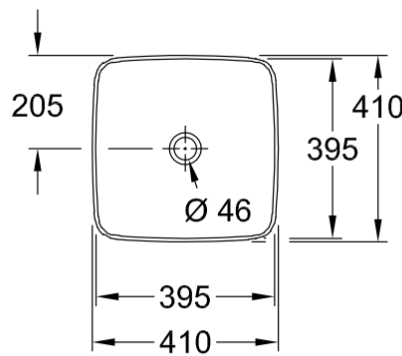

Technical Specification

Note: All dimensions are in millimetres and are subject to normal manufacturing variations. Always use the physical product measurements for cut-outs and rough-ins as the technical details shown may differ from the actual product. Use acetic cured silicone sealant. Do not use epoxy type adhesives. Clean with damp cloth. Do not use abrasive cleaners, liquids or pastes.