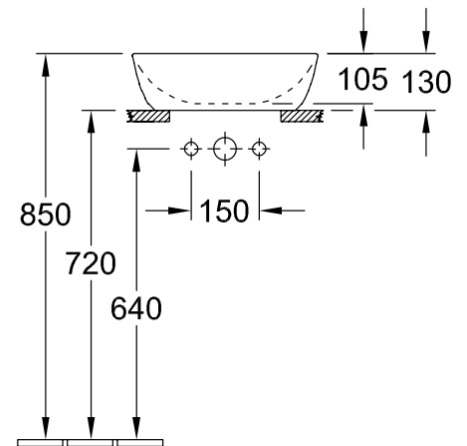

# Artis Vessel Basin Square 410mm

Forest

## Product Details

<b>Code:</b>	<b>417841BCS7</b>
Brand:	Villeroy & Boch
Range:	Artis
Warranty:	5 Years*
Product Width:	410 mm
Product Height:	410 mm
WELS:	N/A

### Required Product

32mm Waste

## Technical Specification

Note: All dimensions are in millimetres and are subject to normal manufacturing variations. Always use the physical product measurements for cut-outs and rough-ins as the technical details shown may differ from the actual product. Use acetic cured silicone sealant. Do not use epoxy type adhesives. Clean with damp cloth. Do not use abrasive cleaners, liquids or pastes.