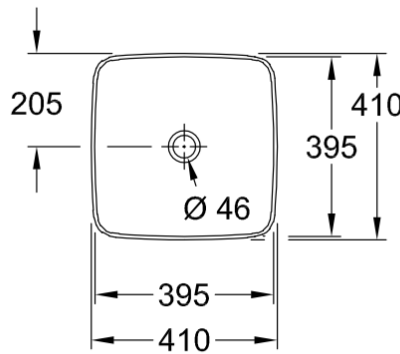

Artis Vessel Basin Square 410mm

Coal Black

Product Image

Product Details

Code:	417841BCT8
Brand:	Villeroy & Boch
Range:	Artis
Warranty:	5 Years*
Product Width:	410 mm
Product Height:	410 mm
WELS:	N/A

Additional Features

Required Product

32mm Waste

Recommended Products

K316-D PUW Waste Series

Additional Notes

- TitanCeram

Technical Specification

Note: All dimensions are in millimetres and are subject to normal manufacturing variations. Always use the physical product measurements for cut-outs and rough-ins as the technical details shown may differ from the actual product. Use acetic cured silicone sealant. Do not use epoxy type adhesives. Clean with damp cloth. Do not use abrasive cleaners, liquids or pastes.