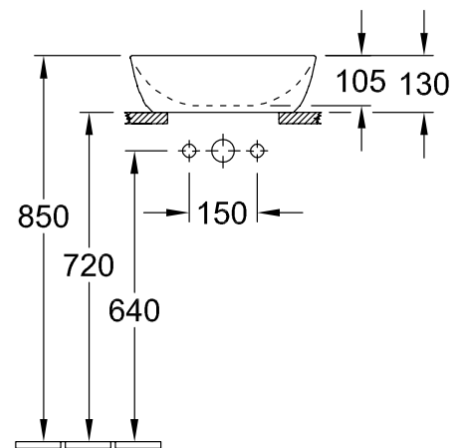

Artis Vessel Basin Square 410mm

Coal Black

Product Image

Product Details

Code:	417841BCT8
Brand:	Villeroy & Boch
Range:	Artis
Warranty:	5 Years*
Product Width:	410 mm
Product Height:	410 mm
WELS:	N/A

Additional Features

Required Product

32mm Waste

Recommended Products

K316-D PUW Waste Series

Additional Notes

- TitanCeram

Technical Specification

Note: All dimensions are in millimetres and are subject to normal manufacturing variations. Always use the physical product measurements for cut-outs and rough-ins as the technical details shown may differ from the actual product. Use acetic cured silicone sealant. Do not use epoxy type adhesives. Clean with damp cloth. Do not use abrasive cleaners, liquids or pastes.