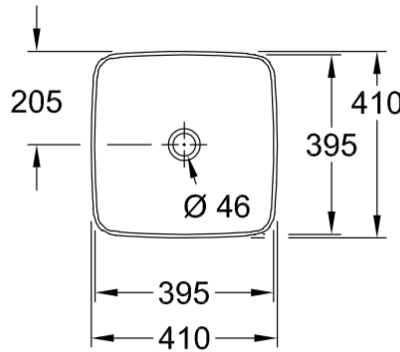

Artis Vessel Basin Square 410mm

Rust

Product Image

Product Details

Code:	417841BCW8
Brand:	Villeroy & Boch
Range:	Artis
Warranty:	5 Years*
Product Width:	410 mm
Product Height:	410 mm
WELS:	N/A

Additional Features

Required Product

32mm Waste

Recommended Products

K316-D PUW Waste Series

Additional Notes

- TitanCeram

Technical Specification

Note: All dimensions are in millimetres and are subject to normal manufacturing variations. Always use the physical product measurements for cut-outs and rough-ins as the technical details shown may differ from the actual product. Use acetic cured silicone sealant. Do not use epoxy type adhesives. Clean with damp cloth. Do not use abrasive cleaners, liquids or pastes.