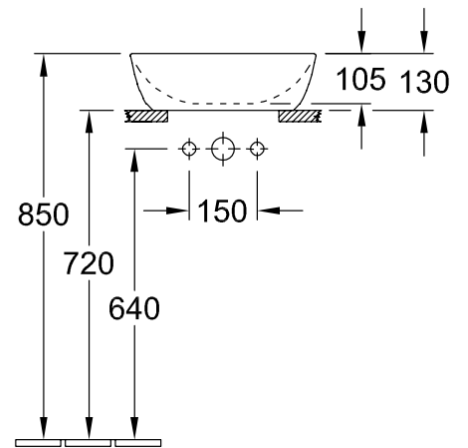

Artis Vessel Basin Square 410mm

Rust

Product Image

Product Details

Code:	417841BCW8
Brand:	Villeroy & Boch
Range:	Artis
Warranty:	5 Years*
Product Width:	410 mm
Product Height:	410 mm
WELS:	N/A

Additional Features

Required Product

32mm Waste

Recommended Products

K316-D PUW Waste Series

Additional Notes

- TitanCeram

Technical Specification

Note: All dimensions are in millimetres and are subject to normal manufacturing variations. Always use the physical product measurements for cut-outs and rough-ins as the technical details shown may differ from the actual product. Use acetic cured silicone sealant. Do not use epoxy type adhesives. Clean with damp cloth. Do not use abrasive cleaners, liquids or pastes.