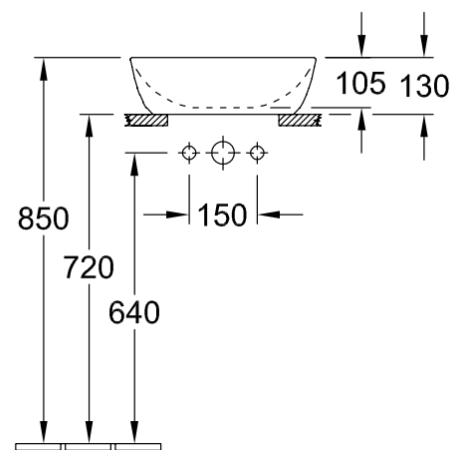

# Artis Vessel Basin Square 410mm

CeramicPlus

**Product Image**

**Product Details**

<b>Code:</b>	<b>417841R1</b>
Brand:	Villeroy & Boch
Range:	Artis
Warranty:	5 Years*
Product Width:	410 mm
Product Height:	410 mm
WELS:	N/A

*Note: All dimensions are in millimetres and are subject to normal manufacturing variations. Always use the physical product measurements for cut-outs and rough-ins as the technical details shown may differ from the actual product. Use acetic cured silicone sealant. Do not use epoxy type adhesives. Clean with damp cloth. Do not use abrasive cleaners, liquids or pastes.*