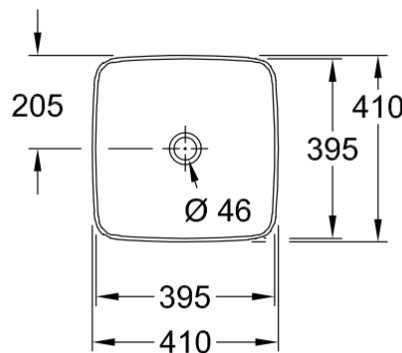

# Artis Vessel Basin Square 410mm

CeramicPlus

**Product Image**

**Product Details**

<b>Code:</b>	<b>417841R1</b>
Brand:	Villeroy & Boch
Range:	Artis
Warranty:	5 Years*
Product Width:	410 mm
Product Height:	410 mm
WELS:	N/A

*Note: All dimensions are in millimetres and are subject to normal manufacturing variations. Always use the physical product measurements for cut-outs and rough-ins as the technical details shown may differ from the actual product. Use acetic cured silicone sealant. Do not use epoxy type adhesives. Clean with damp cloth. Do not use abrasive cleaners, liquids or pastes.*