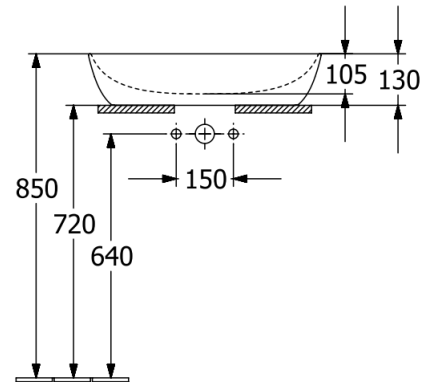

Artis Vessel Basin Oval 610mm

Deep Ocean

Product Image

Product Details

Code:	419861BCS4
Brand:	Villeroy & Boch
Range:	Artis
Warranty:	5 Years*
Product Width:	610 mm
Product Height:	410 mm
WELS:	N/A

Additional Features

Required Product

32mm Waste

Recommended Products

K316-D PUW Waste Series

Additional Notes

- TitanCeram

Technical Specification

Note: All dimensions are in millimetres and are subject to normal manufacturing variations. Always use the physical product measurements for cut-outs and rough-ins as the technical details shown may differ from the actual product. Use acetic cured silicone sealant. Do not use epoxy type adhesives. Clean with damp cloth. Do not use abrasive cleaners, liquids or pastes.