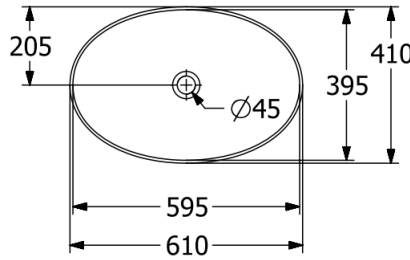

Artis Vessel Basin Oval 610mm

Deep Ocean

Product Image

Product Details

Code:	419861BCS4
Brand:	Villeroy & Boch
Range:	Artis
Warranty:	5 Years*
Product Width:	610 mm
Product Height:	410 mm
WELS:	N/A

Additional Features

Required Product

32mm Waste

Recommended Products

K316-D PUW Waste Series

Additional Notes

- TitanCeram

Technical Specification

Note: All dimensions are in millimetres and are subject to normal manufacturing variations. Always use the physical product measurements for cut-outs and rough-ins as the technical details shown may differ from the actual product. Use acetic cured silicone sealant. Do not use epoxy type adhesives. Clean with damp cloth. Do not use abrasive cleaners, liquids or pastes.