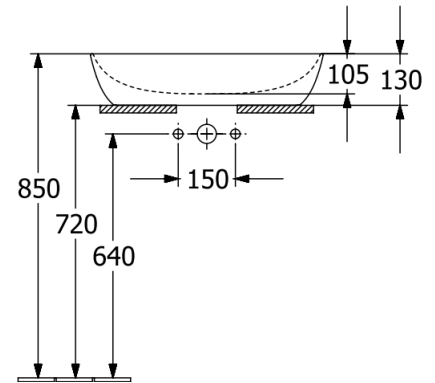

Artis Vessel Basin Oval 610mm

Powder

Product Image

Product Details

Code:	419861BCT0
Brand:	Villeroy & Boch
Range:	Artis
Warranty:	5 Years*
Product Width:	610 mm
Product Height:	410 mm
WELS:	N/A

Additional Features

Required Product

32mm Waste

Recommended Products

K316-D PUW Waste Series

Additional Notes

- TitanCeram

Technical Specification

Note: All dimensions are in millimetres and are subject to normal manufacturing variations. Always use the physical product measurements for cut-outs and rough-ins as the technical details shown may differ from the actual product. Use acetic cured silicone sealant. Do not use epoxy type adhesives. Clean with damp cloth. Do not use abrasive cleaners, liquids or pastes.