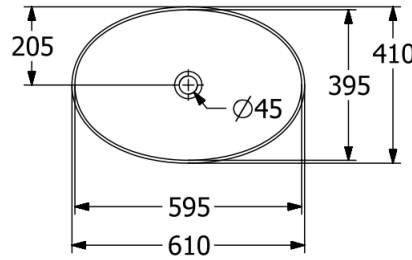

Artis Vessel Basin Oval 610mm

Powder

Product Image

Product Details

Code:	419861BCT0
Brand:	Villeroy & Boch
Range:	Artis
Warranty:	5 Years*
Product Width:	610 mm
Product Height:	410 mm
WELS:	N/A

Additional Features

Required Product

32mm Waste

Recommended Products

K316-D PUW Waste Series

Additional Notes

- TitanCeram

Technical Specification

Note: All dimensions are in millimetres and are subject to normal manufacturing variations. Always use the physical product measurements for cut-outs and rough-ins as the technical details shown may differ from the actual product. Use acetic cured silicone sealant. Do not use epoxy type adhesives. Clean with damp cloth. Do not use abrasive cleaners, liquids or pastes.