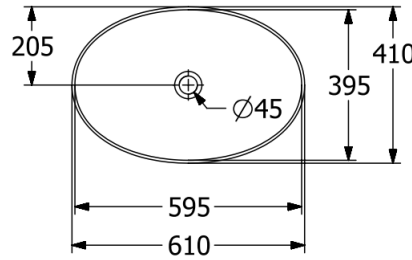

Artis Vessel Basin Oval 610mm

Rust

Product Image

Product Details

Code:	419861BCW8
Brand:	Villeroy & Boch
Range:	Artis
Warranty:	5 Years*
Product Width:	610 mm
Product Height:	410 mm
WELS:	N/A

Additional Features

Required Product

32mm Waste

Recommended Products

K316-D PUW Waste Series

Additional Notes

- TitanCeram

Technical Specification

Note: All dimensions are in millimetres and are subject to normal manufacturing variations. Always use the physical product measurements for cut-outs and rough-ins as the technical details shown may differ from the actual product. Use acetic cured silicone sealant. Do not use epoxy type adhesives. Clean with damp cloth. Do not use abrasive cleaners, liquids or pastes.