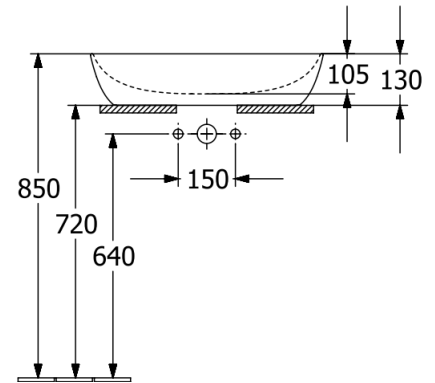

Artis Vessel Basin Oval 610mm

Rust

Product Image

Product Details

Code:	419861BCW8
Brand:	Villeroy & Boch
Range:	Artis
Warranty:	5 Years*
Product Width:	610 mm
Product Height:	410 mm
WELS:	N/A

Additional Features

Required Product

32mm Waste

Recommended Products

K316-D PUW Waste Series

Additional Notes

- TitanCeram

Technical Specification

Note: All dimensions are in millimetres and are subject to normal manufacturing variations. Always use the physical product measurements for cut-outs and rough-ins as the technical details shown may differ from the actual product. Use acetic cured silicone sealant. Do not use epoxy type adhesives. Clean with damp cloth. Do not use abrasive cleaners, liquids or pastes.