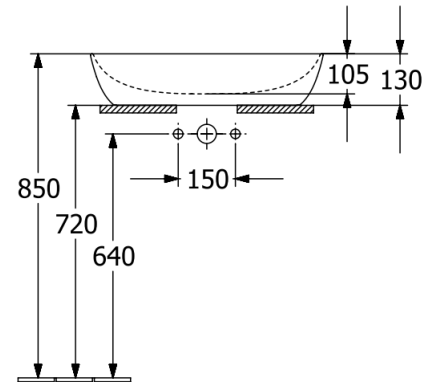

Artis Vessel Basin Oval 610mm

Stone White

Product Image

Product Details

| | |
|-----------------|-----------------|
| Code: | 419861RW |
| Brand: | Villeroy & Boch |
| Range: | Artis |
| Warranty: | 5 Years* |
| Product Width: | 610 mm |
| Product Height: | 410 mm |
| WELS: | N/A |

Additional Features

Required Product

32mm Waste

Recommended Products

K316-D PUW Waste Series

Additional Notes

- TitanCeram
- CeramicPlus

Technical Specification

Note: All dimensions are in millimetres and are subject to normal manufacturing variations. Always use the physical product measurements for cut-outs and rough-ins as the technical details shown may differ from the actual product. Use acetic cured silicone sealant. Do not use epoxy type adhesives. Clean with damp cloth. Do not use abrasive cleaners, liquids or pastes.