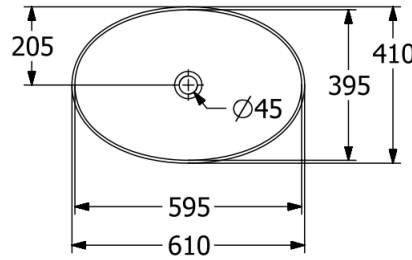

Artis Vessel Basin Oval 610mm

Stone White

Product Image

Product Details

| | |
|-----------------|-----------------|
| Code: | 419861RW |
| Brand: | Villeroy & Boch |
| Range: | Artis |
| Warranty: | 5 Years* |
| Product Width: | 610 mm |
| Product Height: | 410 mm |
| WELS: | N/A |

Additional Features

Required Product

32mm Waste

Recommended Products

K316-D PUW Waste Series

Additional Notes

- TitanCeram
- CeramicPlus

Technical Specification

Note: All dimensions are in millimetres and are subject to normal manufacturing variations. Always use the physical product measurements for cut-outs and rough-ins as the technical details shown may differ from the actual product. Use acetic cured silicone sealant. Do not use epoxy type adhesives. Clean with damp cloth. Do not use abrasive cleaners, liquids or pastes.