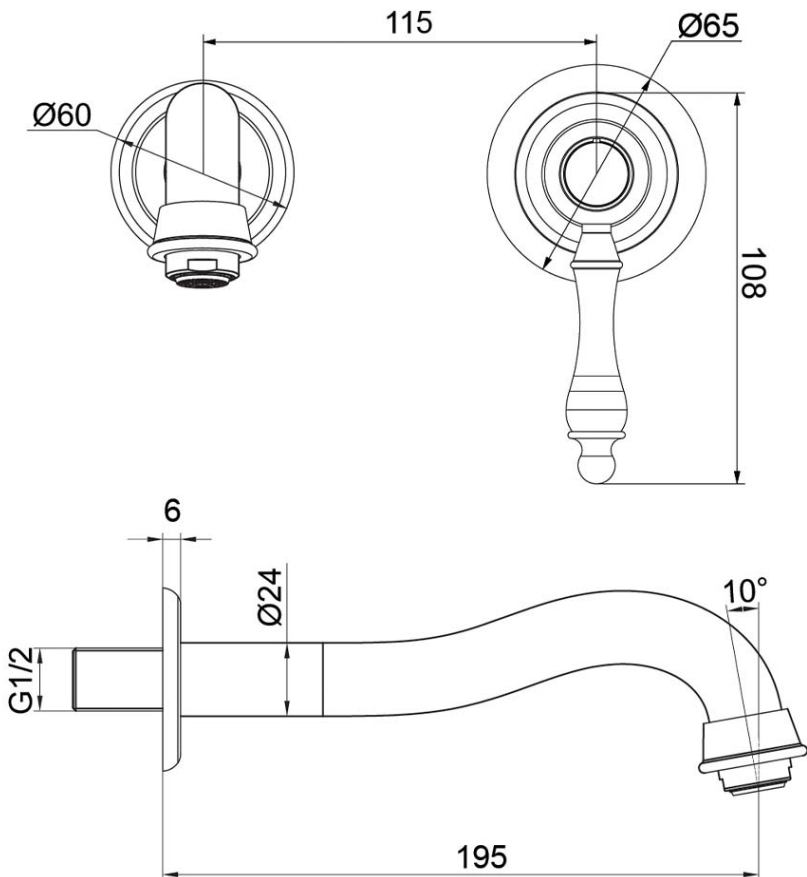

Avia 2.0 Wall Mounted Basin Trim

Brushed Gold

Product Image **Product Details**

Code: 4264585B
Brand: Villeroy & Boch
Range: Avia 2.0
Warranty: 15 Years*
WELS: 5 Star 5 LPM, Reg #: T43051

Additional Features **Technical Specification**

Required Product
 ColourChoice 8733500

Recommended Products

Additional Notes

- Lead Free
- 115mm Centres
- 35mm Ceramic Cartridge
- Spout Can Be Positioned On The Left Hand Side Of The Mixer Only
- Matching Showers & Accessories
- Use as a Bath Mixer By Changing To The Full Flow Aerator Provided In The Box

Installation Instructions

* NOT COMPATIBLE WITH UNIVERSAL BODY
 * ONLY USE COLOURCHOICE BODY 8733500

*Please visit argentaust.com.au/warranty to view the full warranty

Note: All dimensions are in millimetres and are subject to normal manufacturing variations. It is recommended to use the physical product measurements for cut-outs and rough-ins as the technical details shown may differ from the actual product. Use acetic cured silicone sealant. Do not use epoxy type adhesives. Clean with damp cloth. Do not use abrasive cleaners, liquids or pastes.