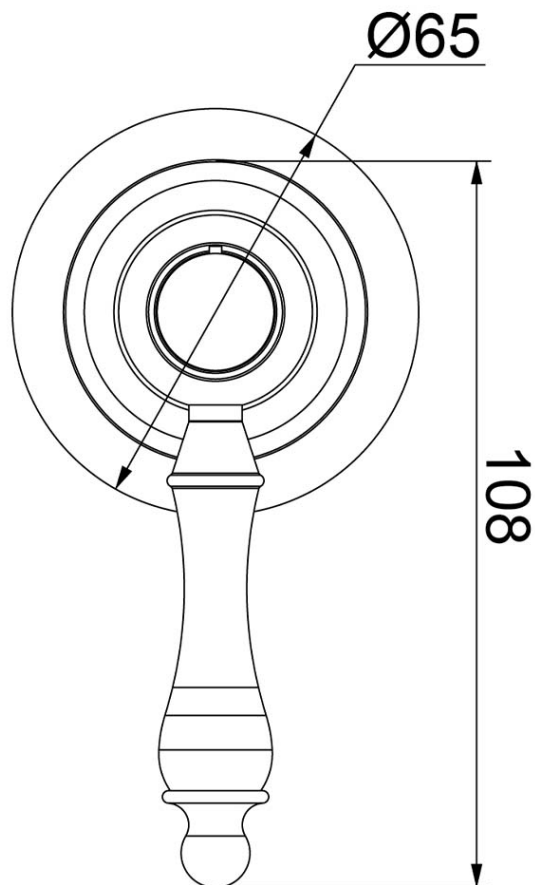

Avia 2.0 Shower Mixer Trim

Brushed Gold

Product Image **Product Details**

Code: 4267585B
Brand: Villeroy & Boch
Range: Avia 2.0
Warranty: 15 Years*
WELS: N/A

Additional Features **Technical Specification**

Required Product
 ColourChoice 7413300

Recommended Products

Additional Notes

- 35mm Ceramic Cartridge
- Compact 65mm Plate
- Matching Showers & Accessories

Installation Instructions

* NOT COMPATIBLE WITH UNIVERSAL BODY
 * ONLY USE COLOURCHOICE BODY 7413300

*Please visit argentaust.com.au/warranty to view the full warranty

Note: All dimensions are in millimetres and are subject to normal manufacturing variations. It is recommended to use the physical product measurements for cut-outs and rough-ins as the technical details shown may differ from the actual product. Use acetic cured silicone sealant. Do not use epoxy type adhesives. Clean with damp cloth. Do not use abrasive cleaners, liquids or pastes.