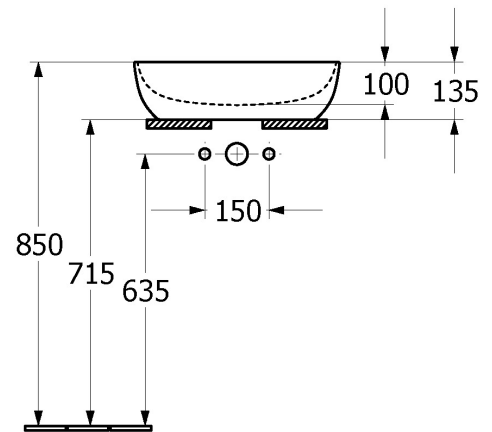

## Product Details

<b>Code:</b>	<b>438848BCS7</b>
Brand:	Villeroy & Boch
Range:	Artis
Warranty:	5 Years*
Product Width:	485 mm
Product Height:	135 mm
WELS:	N/A

### Required Product

32mm Waste

## Technical Specification

Note: All dimensions are in millimetres and are subject to normal manufacturing variations. Always use the physical product measurements for cut-outs and rough-ins as the technical details shown may differ from the actual product. Use acetic cured silicone sealant. Do not use epoxy type adhesives. Clean with damp cloth. Do not use abrasive cleaners, liquids or pastes.