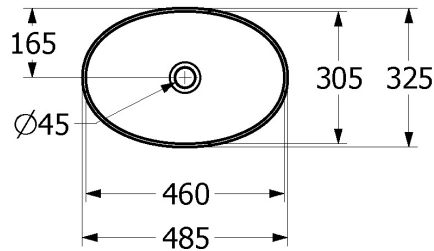

## Product Details

<b>Code:</b>	<b>438848BCS7</b>
Brand:	Villeroy & Boch
Range:	Artis
Warranty:	5 Years*
Product Width:	485 mm
Product Height:	135 mm
WELS:	N/A

### Required Product

32mm Waste

## Technical Specification

Note: All dimensions are in millimetres and are subject to normal manufacturing variations. Always use the physical product measurements for cut-outs and rough-ins as the technical details shown may differ from the actual product. Use acetic cured silicone sealant. Do not use epoxy type adhesives. Clean with damp cloth. Do not use abrasive cleaners, liquids or pastes.