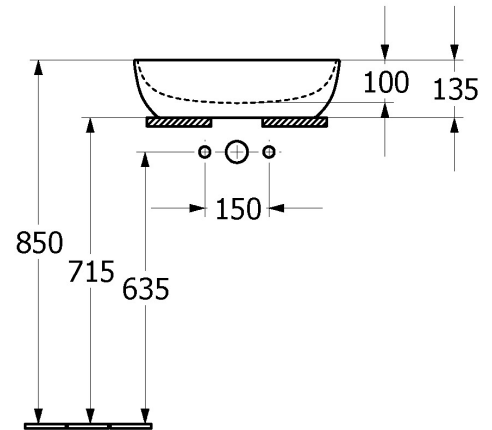

Artis Vessel Basin Oval 485mm

Rust

Product Image

Product Details

Code:	438848BCW8
Brand:	Villeroy & Boch
Range:	Artis
Warranty:	5 Years*
Product Width:	485 mm
Product Height:	135 mm
WELS:	N/A

Additional Features

Required Product

32mm Waste

Recommended Products

K316-D PUW Waste Series

Additional Notes

- TitanCeram

Technical Specification

Note: All dimensions are in millimetres and are subject to normal manufacturing variations. Always use the physical product measurements for cut-outs and rough-ins as the technical details shown may differ from the actual product. Use acetic cured silicone sealant. Do not use epoxy type adhesives. Clean with damp cloth. Do not use abrasive cleaners, liquids or pastes.