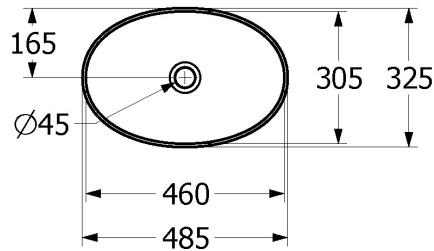

Artis Vessel Basin Oval 485mm

Rust

Product Image

Product Details

Code:	438848BCW8
Brand:	Villeroy & Boch
Range:	Artis
Warranty:	5 Years*
Product Width:	485 mm
Product Height:	135 mm
WELS:	N/A

Additional Features

Required Product

32mm Waste

Recommended Products

K316-D PUW Waste Series

Additional Notes

- TitanCeram

Technical Specification

Note: All dimensions are in millimetres and are subject to normal manufacturing variations. Always use the physical product measurements for cut-outs and rough-ins as the technical details shown may differ from the actual product. Use acetic cured silicone sealant. Do not use epoxy type adhesives. Clean with damp cloth. Do not use abrasive cleaners, liquids or pastes.