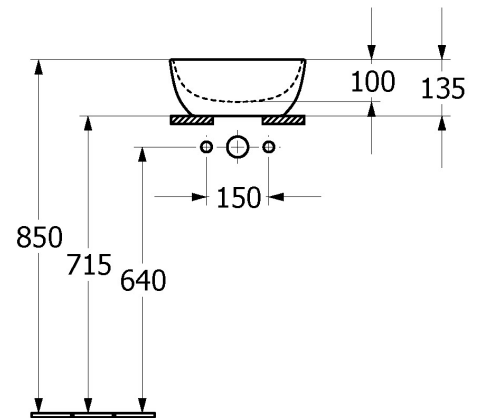

Artis Vessel Basin Round 325mm

Frozen

Product Image

Product Details

Code:	438932BCS6
Brand:	Villeroy & Boch
Range:	Artis
Warranty:	5 Years*
Product Diameter:	325 mm
Product Height:	135 mm
WELS:	N/A

Additional Features

Required Product

32mm Waste

Recommended Products

K316-D PUW Waste Series

Additional Notes

- TitanCeram

Technical Specification

Note: All dimensions are in millimetres and are subject to normal manufacturing variations. Always use the physical product measurements for cut-outs and rough-ins as the technical details shown may differ from the actual product. Use acetic cured silicone sealant. Do not use epoxy type adhesives. Clean with damp cloth. Do not use abrasive cleaners, liquids or pastes.