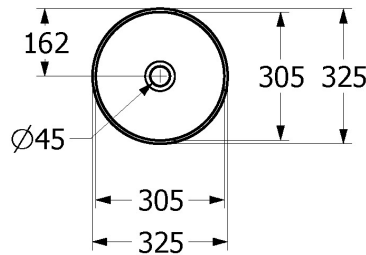

Artis Vessel Basin Round 325mm

Frozen

Product Image

Product Details

Code:	438932BCS6
Brand:	Villeroy & Boch
Range:	Artis
Warranty:	5 Years*
Product Diameter:	325 mm
Product Height:	135 mm
WELS:	N/A

Additional Features

Required Product

32mm Waste

Recommended Products

K316-D PUW Waste Series

Additional Notes

- TitanCeram

Technical Specification

Note: All dimensions are in millimetres and are subject to normal manufacturing variations. Always use the physical product measurements for cut-outs and rough-ins as the technical details shown may differ from the actual product. Use acetic cured silicone sealant. Do not use epoxy type adhesives. Clean with damp cloth. Do not use abrasive cleaners, liquids or pastes.