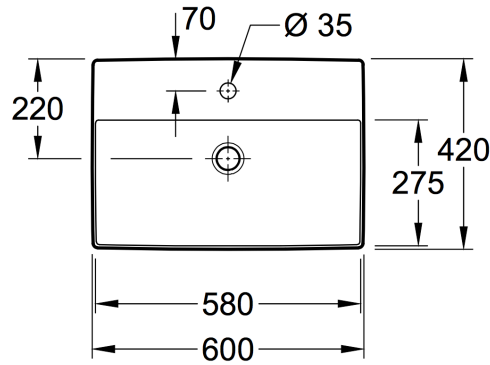

Memento 2.0 Basin 600W

Surface Mounted

Product Image

Product Details

SKU:	4A076001
Brand:	Villeroy & Boch
Range:	Memento 2.0
Warranty:	5 Years*
Product Width:	600 mm
Product Depth:	420 mm
WELS:	N/A

Additional Features

Required Product

Recommended Products

K316-D PUW series

Additional Notes

- * TitanCeram
- * Villeroy & Boch recommends a 50mm gap between the back of the basin and the wall
- * Rear of basin is glazed
- * With overflow

Technical Specification

Note: All dimensions are in millimetres and are subject to normal manufacturing variations. Always use the physical product measurements for cut-outs and rough-ins as the technical details shown may differ from the actual product. Use acetic cured silicone sealant. Do not use epoxy type adhesives. Clean with damp cloth. Do not use abrasive cleaners, liquids or pastes.