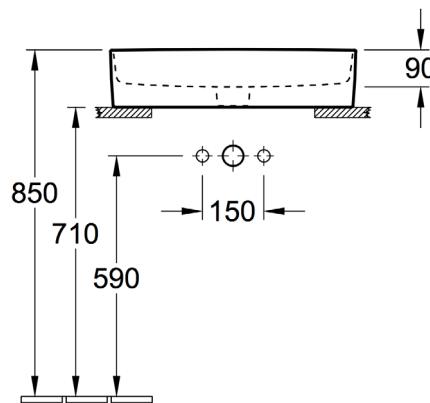

Memento 2.0 Basin 600W

Surface Mounted

Product Image

Product Details

SKU:	4A076001
Brand:	Villeroy & Boch
Range:	Memento 2.0
Warranty:	5 Years*
Product Width:	600 mm
Product Depth:	420 mm
WELS:	N/A

Additional Features

Required Product

Recommended Products

K316-D PUW series

Additional Notes

- * TitanCeram
- * Villeroy & Boch recommends a 50mm gap between the back of the basin and the wall
- * Rear of basin is glazed
- * With overflow

Technical Specification

Note: All dimensions are in millimetres and are subject to normal manufacturing variations. Always use the physical product measurements for cut-outs and rough-ins as the technical details shown may differ from the actual product. Use acetic cured silicone sealant. Do not use epoxy type adhesives. Clean with damp cloth. Do not use abrasive cleaners, liquids or pastes.