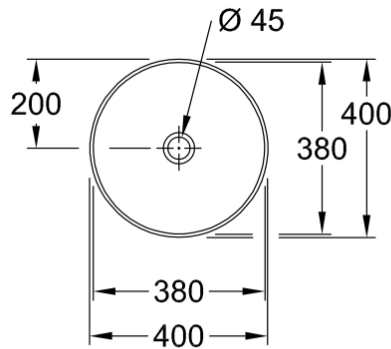

# Collaro Round Vessel Basin

Stone White

**Product Image**

**Product Details**

<b>Code:</b>	<b>4A1840RW</b>
Brand:	Villeroy & Boch
Range:	Collaro
Warranty:	5 Years*
Product Width:	400 mm
Product Depth:	400 mm

**Additional Features**

**Required Product**  
32mm Waste

**Recommended Products**  
K316-D Pop Up Waste Series

**Additional Notes**

- TitanCeram Slim Edge Basin
- No overflow
- CeramicPlus

**Technical Specification**

*Note: All dimensions are in millimetres and are subject to normal manufacturing variations. Always use the physical product measurements for cut-outs and rough-ins as the technical details shown may differ from the actual product. Use acetic cured silicone sealant. Do not use epoxy type adhesives. Clean with damp cloth. Do not use abrasive cleaners, liquids or pastes.*