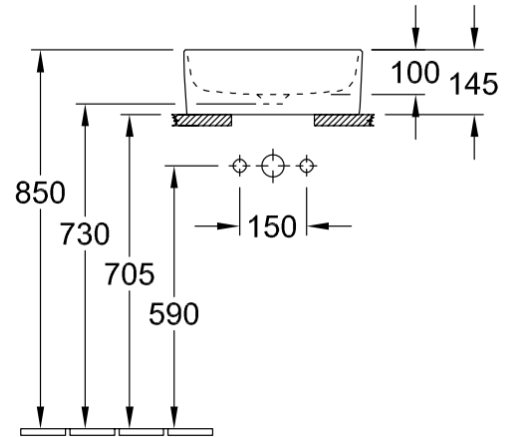

# Collaro Round Vessel Basin

Stone White

**Product Image**

**Product Details**

<b>Code:</b>	<b>4A1840RW</b>
Brand:	Villeroy & Boch
Range:	Collaro
Warranty:	5 Years*
Product Width:	400 mm
Product Depth:	400 mm

**Additional Features**

**Required Product**  
32mm Waste

**Recommended Products**  
K316-D Pop Up Waste Series

**Additional Notes**

- TitanCeram Slim Edge Basin
- No overflow
- CeramicPlus

**Technical Specification**

*Note: All dimensions are in millimetres and are subject to normal manufacturing variations. Always use the physical product measurements for cut-outs and rough-ins as the technical details shown may differ from the actual product. Use acetic cured silicone sealant. Do not use epoxy type adhesives. Clean with damp cloth. Do not use abrasive cleaners, liquids or pastes.*