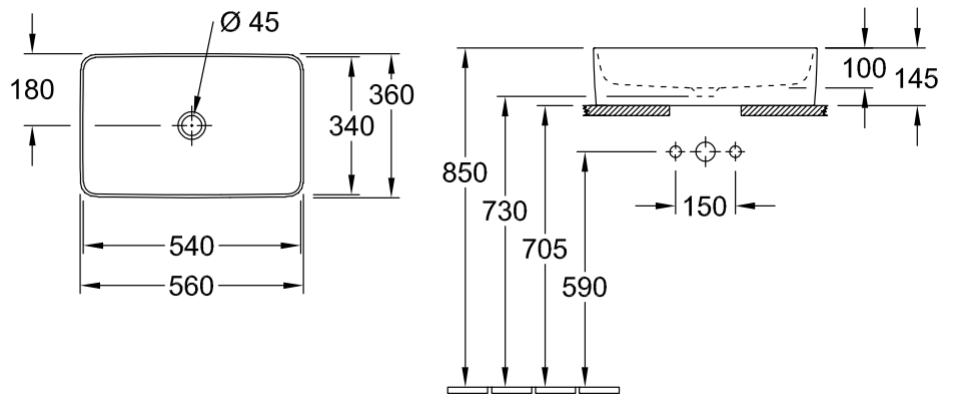

Collaro Rectangle Vessel Basin

TitanCeram

Product Image

Product Details

Code:	4A205601
Brand:	Villeroy & Boch
Range:	Collaro
Warranty:	5 Years*
Product Width:	580 mm
Product Depth:	360 mm

Additional Features

Required Product
32mm Waste

Recommended Products
K316-D Pop Up Waste Series

Additional Notes

- TitanCeram Slim Edge Basin
- No overflow

Technical Specification

Note: All dimensions are in millimetres and are subject to normal manufacturing variations. Always use the physical product measurements for cut-outs and rough-ins as the technical details shown may differ from the actual product. Use acetic cured silicone sealant. Do not use epoxy type adhesives. Clean with damp cloth. Do not use abrasive cleaners, liquids or pastes.