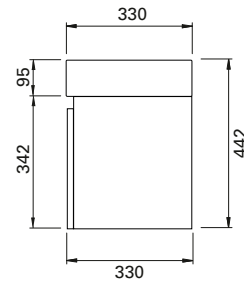

DESCRIPTION

Synergy 650 Wall-Hung Vanity – 2 Doors, Melamine

FEATURES

- Dimensions - W650 x H440 x D330 mm
- Available in widths 550 and 650 (single bowl).
- Slim depth of 330mm
- Offset left tap
- Ceramic top with overflow from Europe
- New Zealand made cabinetry available in White paint or Melamine
- White Paint - The paint used on our products is polyurethane or UV based. It is five times harder and more durable than lacquer finishes
- Melamine - Our wood grain melamine is a low-pressure laminate*
- Wall-hung basin can be sold separately to cabinet

TECHNICAL DRAWINGS

Top

Back of Basin

Front Section

Side

NOTES

*Non-stock item. Excludes tap ware and accessories. Drawing indicates the technical measurement only and is not a reflection of how the product will look. Sizes are nominal only. All drawings in millimeters. Drawings not to scale. September 2019.