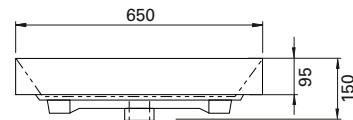

DESCRIPTION

Synergy 650 Wall-Hung Vanity – 2 Doors, Melamine

FEATURES

- Dimensions - W650 x H440 x D330 mm
- Available in widths 550 and 650 (single bowl).
- Slim depth of 330mm
- Offset left tap
- Ceramic top with overflow from Europe
- New Zealand made cabinetry available in White paint or Melamine
- White Paint - The paint used on our products is polyurethane or UV based. It is five times harder and more durable than lacquer finishes
- Melamine - Our wood grain melamine is a low-pressure laminate*
- Wall-hung basin can be sold separately to cabinet

TECHNICAL DRAWINGS

Top

Back of Basin

Front Section

Side

NOTES

*Non-stock item. Excludes tap ware and accessories. Drawing indicates the technical measurement only and is not a reflection of how the product will look. Sizes are nominal only. All drawings in millimeters. Drawings not to scale. September 2019.