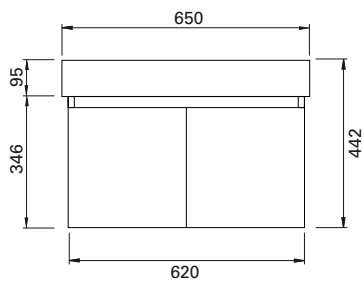

DESCRIPTION

Synergy 650 Wall-Hung Vanity – 2 Doors, Melamine

FEATURES

- Dimensions - W650 x H440 x D330 mm
- Available in widths 550 and 650 (single bowl).
- Slim depth of 330mm
- Offset left tap
- Ceramic top with overflow from Europe
- New Zealand made cabinetry available in White paint or Melamine
- White Paint - The paint used on our products is polyurethane or UV based. It is five times harder and more durable than lacquer finishes
- Melamine - Our wood grain melamine is a low-pressure laminate*
- Wall-hung basin can be sold separately to cabinet

TECHNICAL DRAWINGS

Top

Back of Basin

Front Section

Side

NOTES

*Non-stock item. Excludes tap ware and accessories. Drawing indicates the technical measurement only and is not a reflection of how the product will look. Sizes are nominal only. All drawings in millimeters. Drawings not to scale. September 2019.