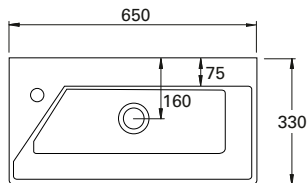

DESCRIPTION

Synergy 650 Wall-Hung Vanity – 2 Doors, Melamine

FEATURES

- Dimensions - W650 x H440 x D330 mm
- Available in widths 550 and 650 (single bowl).
- Slim depth of 330mm
- Offset left tap
- Ceramic top with overflow from Europe
- New Zealand made cabinetry available in White paint or Melamine
- White Paint - The paint used on our products is polyurethane or UV based. It is five times harder and more durable than lacquer finishes
- Melamine - Our wood grain melamine is a low-pressure laminate*
- Wall-hung basin can be sold separately to cabinet

TECHNICAL DRAWINGS

Top

Back of Basin

Front Section

Side

NOTES

*Non-stock item. Excludes tap ware and accessories. Drawing indicates the technical measurement only and is not a reflection of how the product will look. Sizes are nominal only. All drawings in millimeters. Drawings not to scale. September 2019.