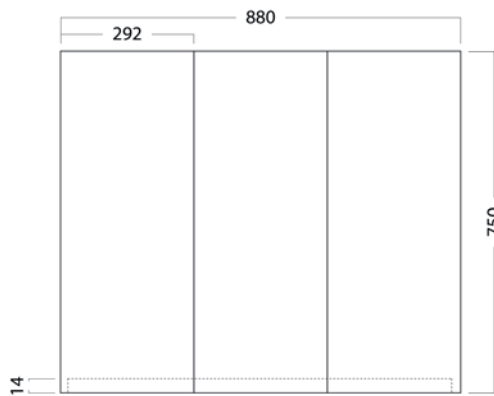

MIRROR CABINET /

Michel César

DESCRIPTION

Mirror Cabinet 900, 3 Doors, 6 Shelves

PRODUCT CODE

M901 / M901T / M901CC

Dimensions W 880 x H 750 x D 120 (mm)

Finishes Timber Veneer or White Gloss or Custom Paint

Handleless Handleless finger pull design

Origin New Zealand made cabinetry

Features

- 3 Doors, 9 shelves (6 adjustable).
- Paint - The paint used on our products is polyurethane or UV based.
- Timber Veneer - As a natural product, each has natural variation in grain and colour.
- Can be recessed into a wall by a qualified tradesperson.

TECHNICAL DRAWINGS

Front

Side

Top Down

Shelves

NOTES

*Additional Cost. Accessories not included. Drawing indicates the technical measurement only and is not a reflection of how the product will look. Sizes are nominal only. All drawings in millimeters. Drawings not to scale. Sept 2024.