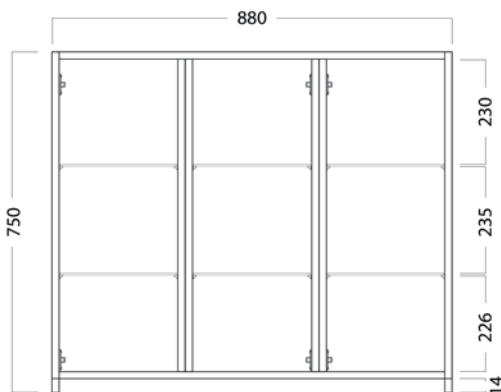

MIRROR CABINET /

Michel César

DESCRIPTION

Mirror Cabinet 900, 3 Doors, 6 Shelves

PRODUCT CODE

M901 / M901T / M901CC

Dimensions W 880 x H 750 x D 120 (mm)

Finishes Timber Veneer or White Gloss or Custom Paint

Handleless Handleless finger pull design

Origin New Zealand made cabinetry

Features

- 3 Doors, 9 shelves (6 adjustable).
- Paint - The paint used on our products is polyurethane or UV based.
- Timber Veneer - As a natural product, each has natural variation in grain and colour.
- Can be recessed into a wall by a qualified tradesperson.

TECHNICAL DRAWINGS

Front

Side

Top Down

Shelves

NOTES

*Additional Cost. Accessories not included. Drawing indicates the technical measurement only and is not a reflection of how the product will look. Sizes are nominal only. All drawings in millimeters. Drawings not to scale. Sept 2024.