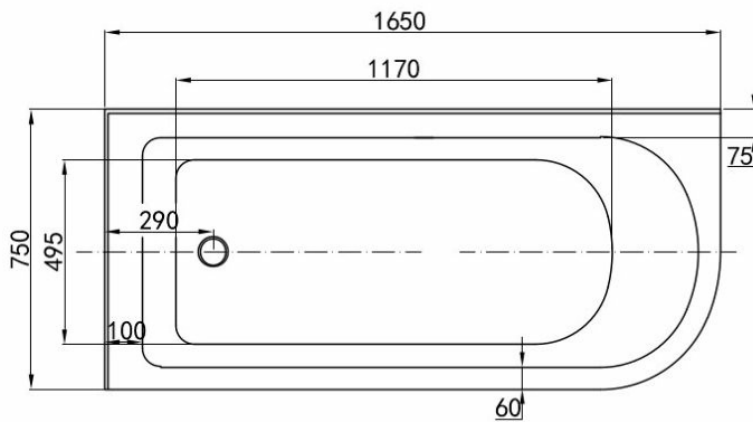

OTTO ACRYLIC CORNER BATH 1650X750X560 WHITE - LEFT

52580.10

ELEMENTi

Note: The wall and floor must be waterproofed before the bath is installed.

Residential/Light Commercial Use

Suitable for Residential/Light Commercial Use (Kitchens, Bathrooms and Laundries in Hotels, Motels and Retirement Villages).

Guarantee

5 Year Guarantee

Adjustable Feet

Easily adjustable levelling feet

Du Pont

Raw materials imported from Dupont USA.

Weight Tested

Weight Tested to 350kg