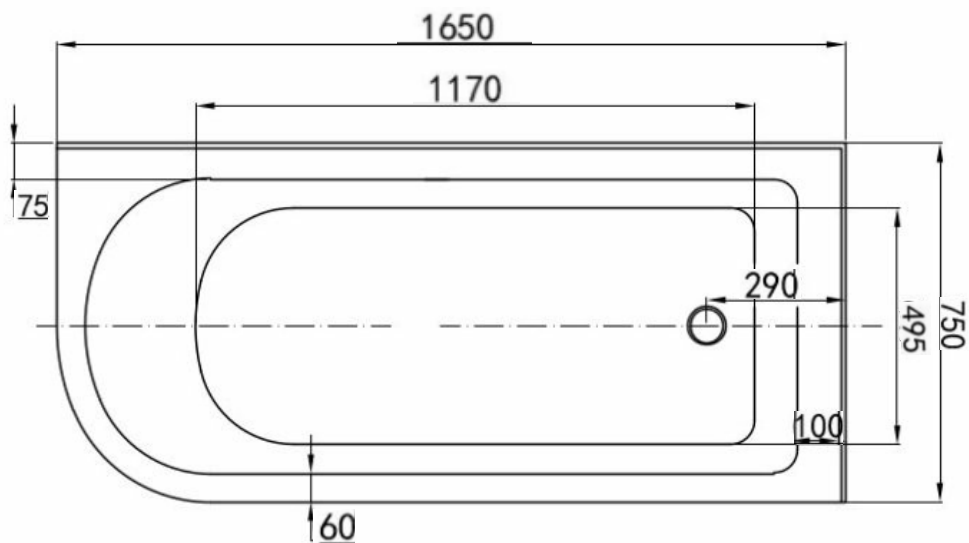

OTTO ACRYLIC CORNER BATH 1650X750X560 WHITE - RIGHT

52581.10

ELEMENTi

Note: The wall and floor must be waterproofed before the bath is installed.

Residential/Light Commercial Use

Suitable for Residential/Light Commercial Use (Kitchens, Bathrooms and Laundries in Hotels, Motels and Retirement Villages).

5

Guarantee

5 Year Guarantee

Adjustable Feet

Easily adjustable levelling feet

Du Pont

Raw materials imported from Dupont USA.

Weight Tested

Weight Tested to 350kg