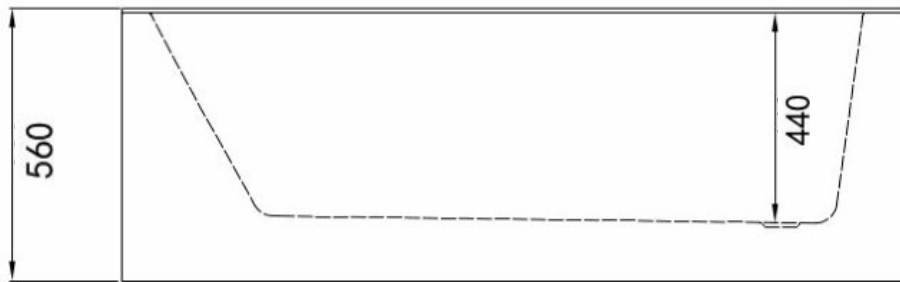

OTTO ACRYLIC CORNER BATH 1650X750X560 WHITE - RIGHT

52581.10

ELEMENTi

Note: The wall and floor must be waterproofed before the bath is installed.

Residential/Light Commercial Use

Suitable for Residential/Light Commercial Use (Kitchens, Bathrooms and Laundries in Hotels, Motels and Retirement Villages).

Weight Tested to 350kg