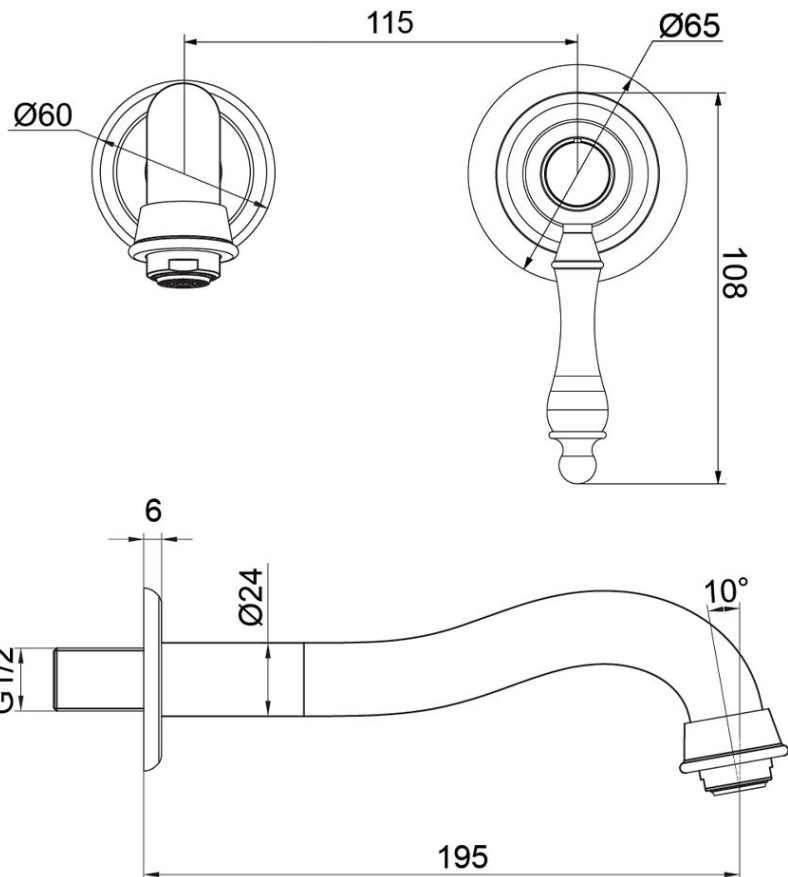

Installation Instructions

- NOT COMPATIBLE WITH UNIVERSAL BODY
- ONLY USE COLOURCHOICE BODY 8733500

*Please visit argentaust.com.au/warranty to view the full warranty

Note: All dimensions are in millimetres and are subject to normal manufacturing variations. It is recommended to use the physical product measurements for cut-outs and rough-ins as the technical details shown may differ from the actual product. Use acetic cured silicone sealant. Do not use epoxy type adhesives. Clean with damp cloth. Do not use abrasive cleaners, liquids or pastes.