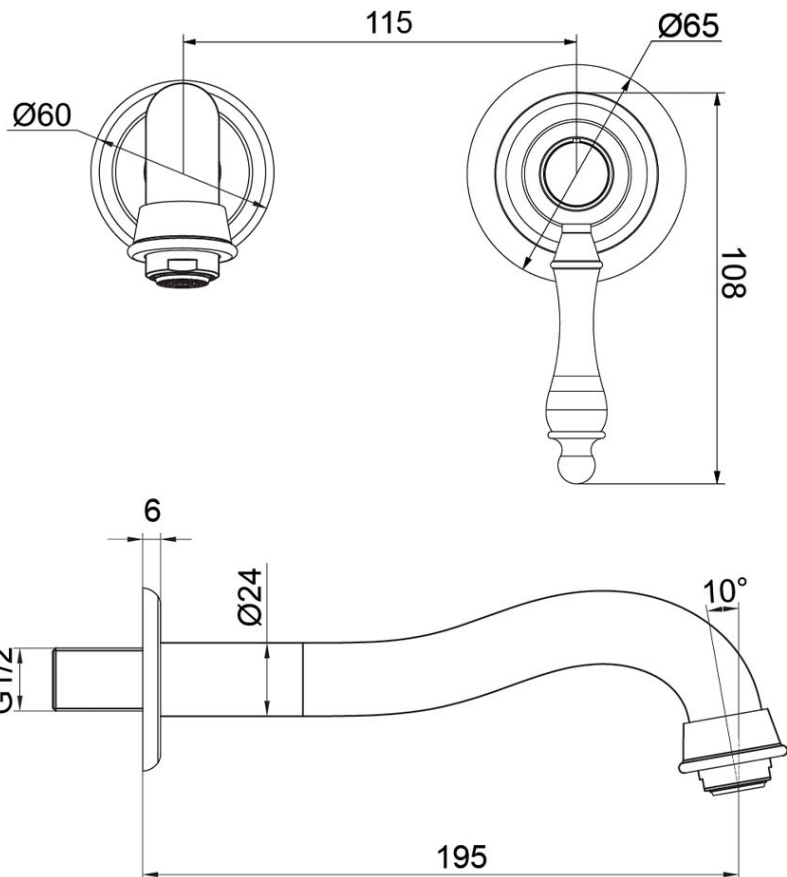

Installation Instructions

- NOT COMPATIBLE WITH UNIVERSAL BODY
- ONLY USE COLOURCHOICE BODY 8733500

*Please visit argentaust.com.au/warranty to view the full warranty

Note: All dimensions are in millimetres and are subject to normal manufacturing variations. It is recommended to use the physical product measurements for cut-outs and rough-ins as the technical details shown may differ from the actual product. Use acetic cured silicone sealant. Do not use epoxy type adhesives. Clean with damp cloth. Do not use abrasive cleaners, liquids or pastes.