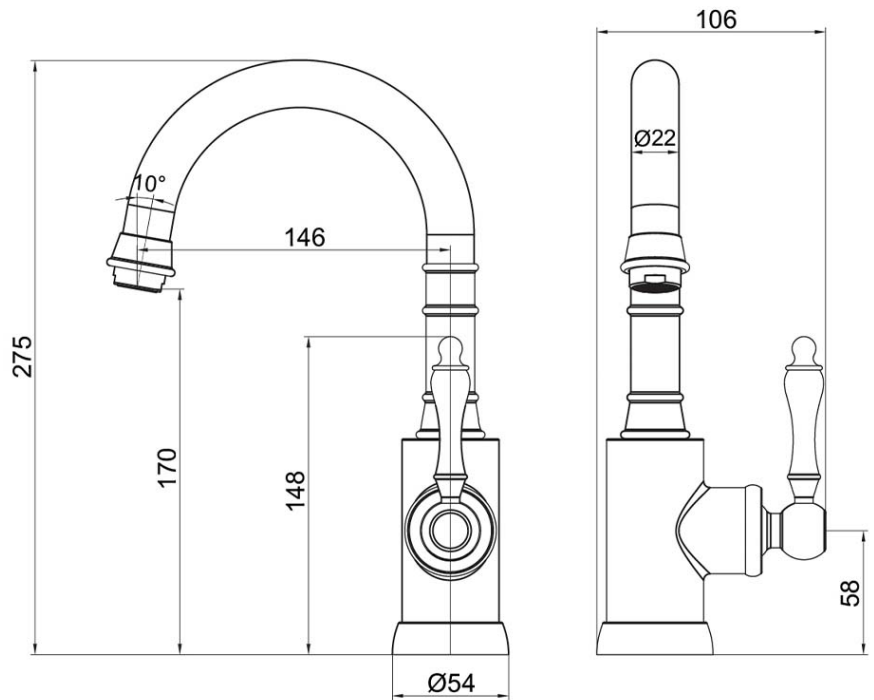

# Avia 2.0 Gooseneck Basin Mixer

Ceramic/Chrome

**Product Image**

**Product Details**

**Code:** 5376561B  
**Brand:** Villeroy & Boch  
**Range:** Avia 2.0  
**Warranty:** 15 Years\*  
**WELS:** 6 Star 4.5 LPM, Reg #: T43047

**Additional Features**

**Technical Specification**

**Required Product**

**Recommended Products**

**Additional Notes**

- Lead Free
- 25mm Ceramic Cartridge
- Water & Energy Efficient
- Matching Showers & Accessories

\*Please visit [argentaust.com.au/warranty](http://argentaust.com.au/warranty) to view the full warranty

Note: All dimensions are in millimetres and are subject to normal manufacturing variations. It is recommended to use the physical product measurements for cut-outs and rough-ins as the technical details shown may differ from the actual product. Use acetic cured silicone sealant. Do not use epoxy type adhesives. Clean with damp cloth. Do not use abrasive cleaners, liquids or pastes.