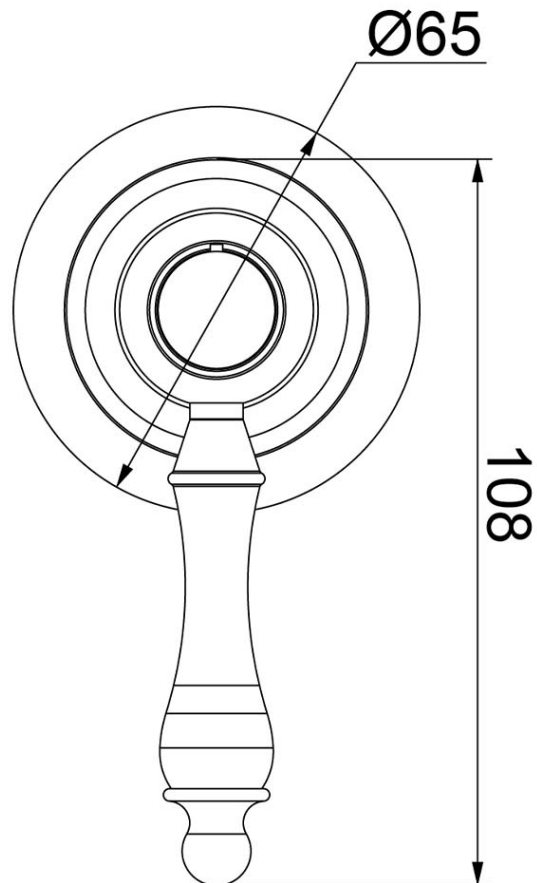

Avia 2.0 Shower Mixer Trim

Ceramic/Chrome

Product Image

Product Details

Code:	5377561B
Brand:	Villeroy & Boch
Range:	Avia 2.0
Warranty:	15 Years*
WELS:	N/A

Additional Features

Technical Specification

Required Product

ColourChoice 7413300

Recommended Products

Additional Notes

- 35mm Ceramic Cartridge
- Compact 65mm Plate
- Matching Showers & Accessories

Installation Instructions

- * NOT COMPATIBLE WITH UNIVERSAL BODY
- * ONLY USE COLOURCHOICE BODY 7413300

*Please visit argentaust.com.au/warranty to view the full warranty

Note: All dimensions are in millimetres and are subject to normal manufacturing variations. It is recommended to use the physical product measurements for cut-outs and rough-ins as the technical details shown may differ from the actual product. Use acetic cured silicone sealant. Do not use epoxy type adhesives. Clean with damp cloth. Do not use abrasive cleaners, liquids or pastes.