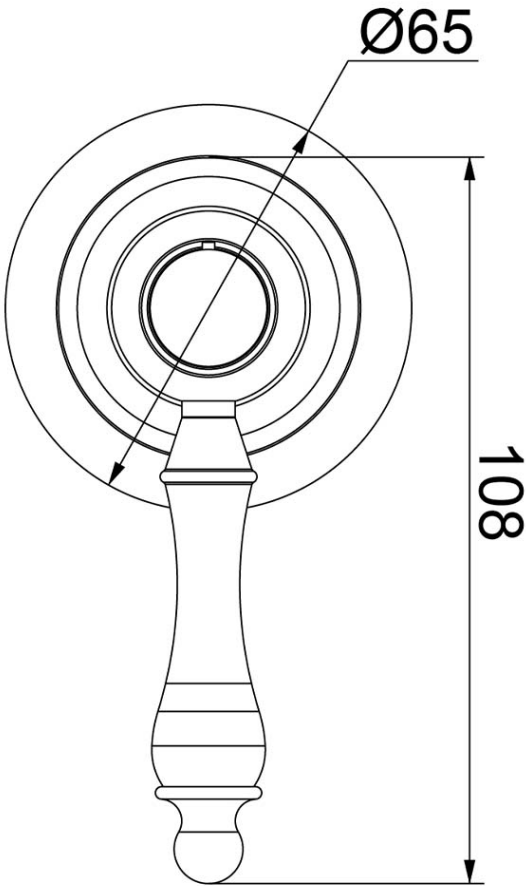

# Avia 2.0 Shower Mixer Trim

Ceramic/Brushed Gold

**Product Image** **Product Details**

**Code:** 5377585B  
**Brand:** Villeroy & Boch  
**Range:** Avia 2.0  
**Warranty:** 15 Years\*  
**WELS:** N/A

**Additional Features** **Technical Specification**

**Required Product**  
 ColourChoice 7413300

**Recommended Products**

**Additional Notes**

- 35mm Ceramic Cartridge
- Compact 65mm Plate
- Matching Showers & Accessories

**Installation Instructions**

\* NOT COMPATIBLE WITH UNIVERSAL BODY  
 \* ONLY USE COLOURCHOICE BODY 7413300

\*Please visit [argentaust.com.au/warranty](http://argentaust.com.au/warranty) to view the full warranty

*Note: All dimensions are in millimetres and are subject to normal manufacturing variations. It is recommended to use the physical product measurements for cut-outs and rough-ins as the technical details shown may differ from the actual product. Use acetic cured silicone sealant. Do not use epoxy type adhesives. Clean with damp cloth. Do not use abrasive cleaners, liquids or pastes.*