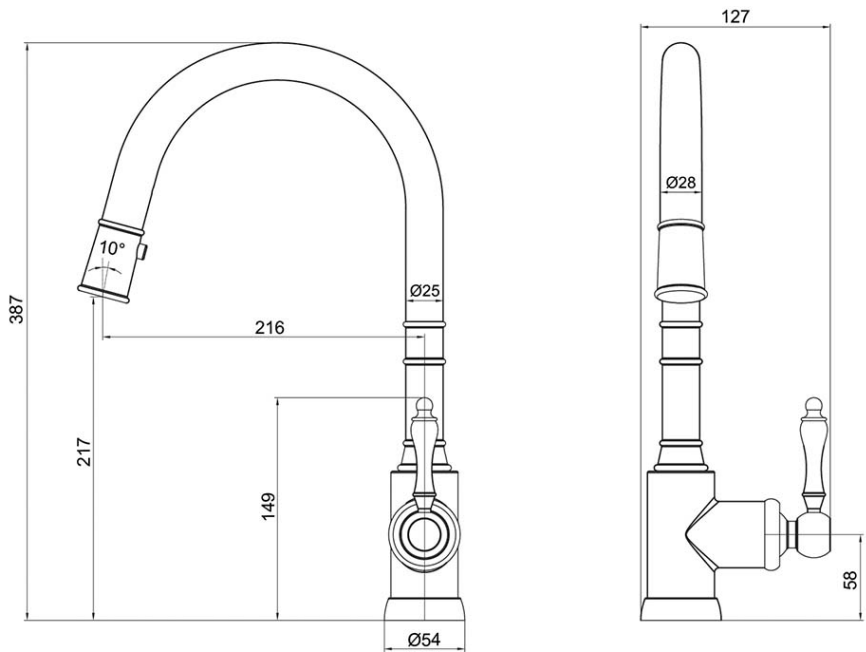

# Avia 2.0 Kitchen Mixer Pull Out Spray

Ceramic/Chrome

**Product Image** **Product Details**

**Code:** 5428861B  
**Brand:** Villeroy & Boch  
**Range:** Avia 2.0  
**Warranty:** 15 Years\*  
**WELS:** 5 Star 6 LPM, Reg #: T43052

**Additional Features** **Technical Specification**

**Required Product**

**Recommended Products**

- Additional Notes**
- Lead Free
  - 35mm Ceramic Cartridge
  - 360 Degree Swivel Range
  - Water & Energy Efficient
  - Matching Showers & Accessories

\*Please visit [argentaust.com.au/warranty](http://argentaust.com.au/warranty) to view the full warranty

*Note: All dimensions are in millimetres and are subject to normal manufacturing variations. It is recommended to use the physical product measurements for cut-outs and rough-ins as the technical details shown may differ from the actual product. Use acetic cured silicone sealant. Do not use epoxy type adhesives. Clean with damp cloth. Do not use abrasive cleaners, liquids or pastes.*